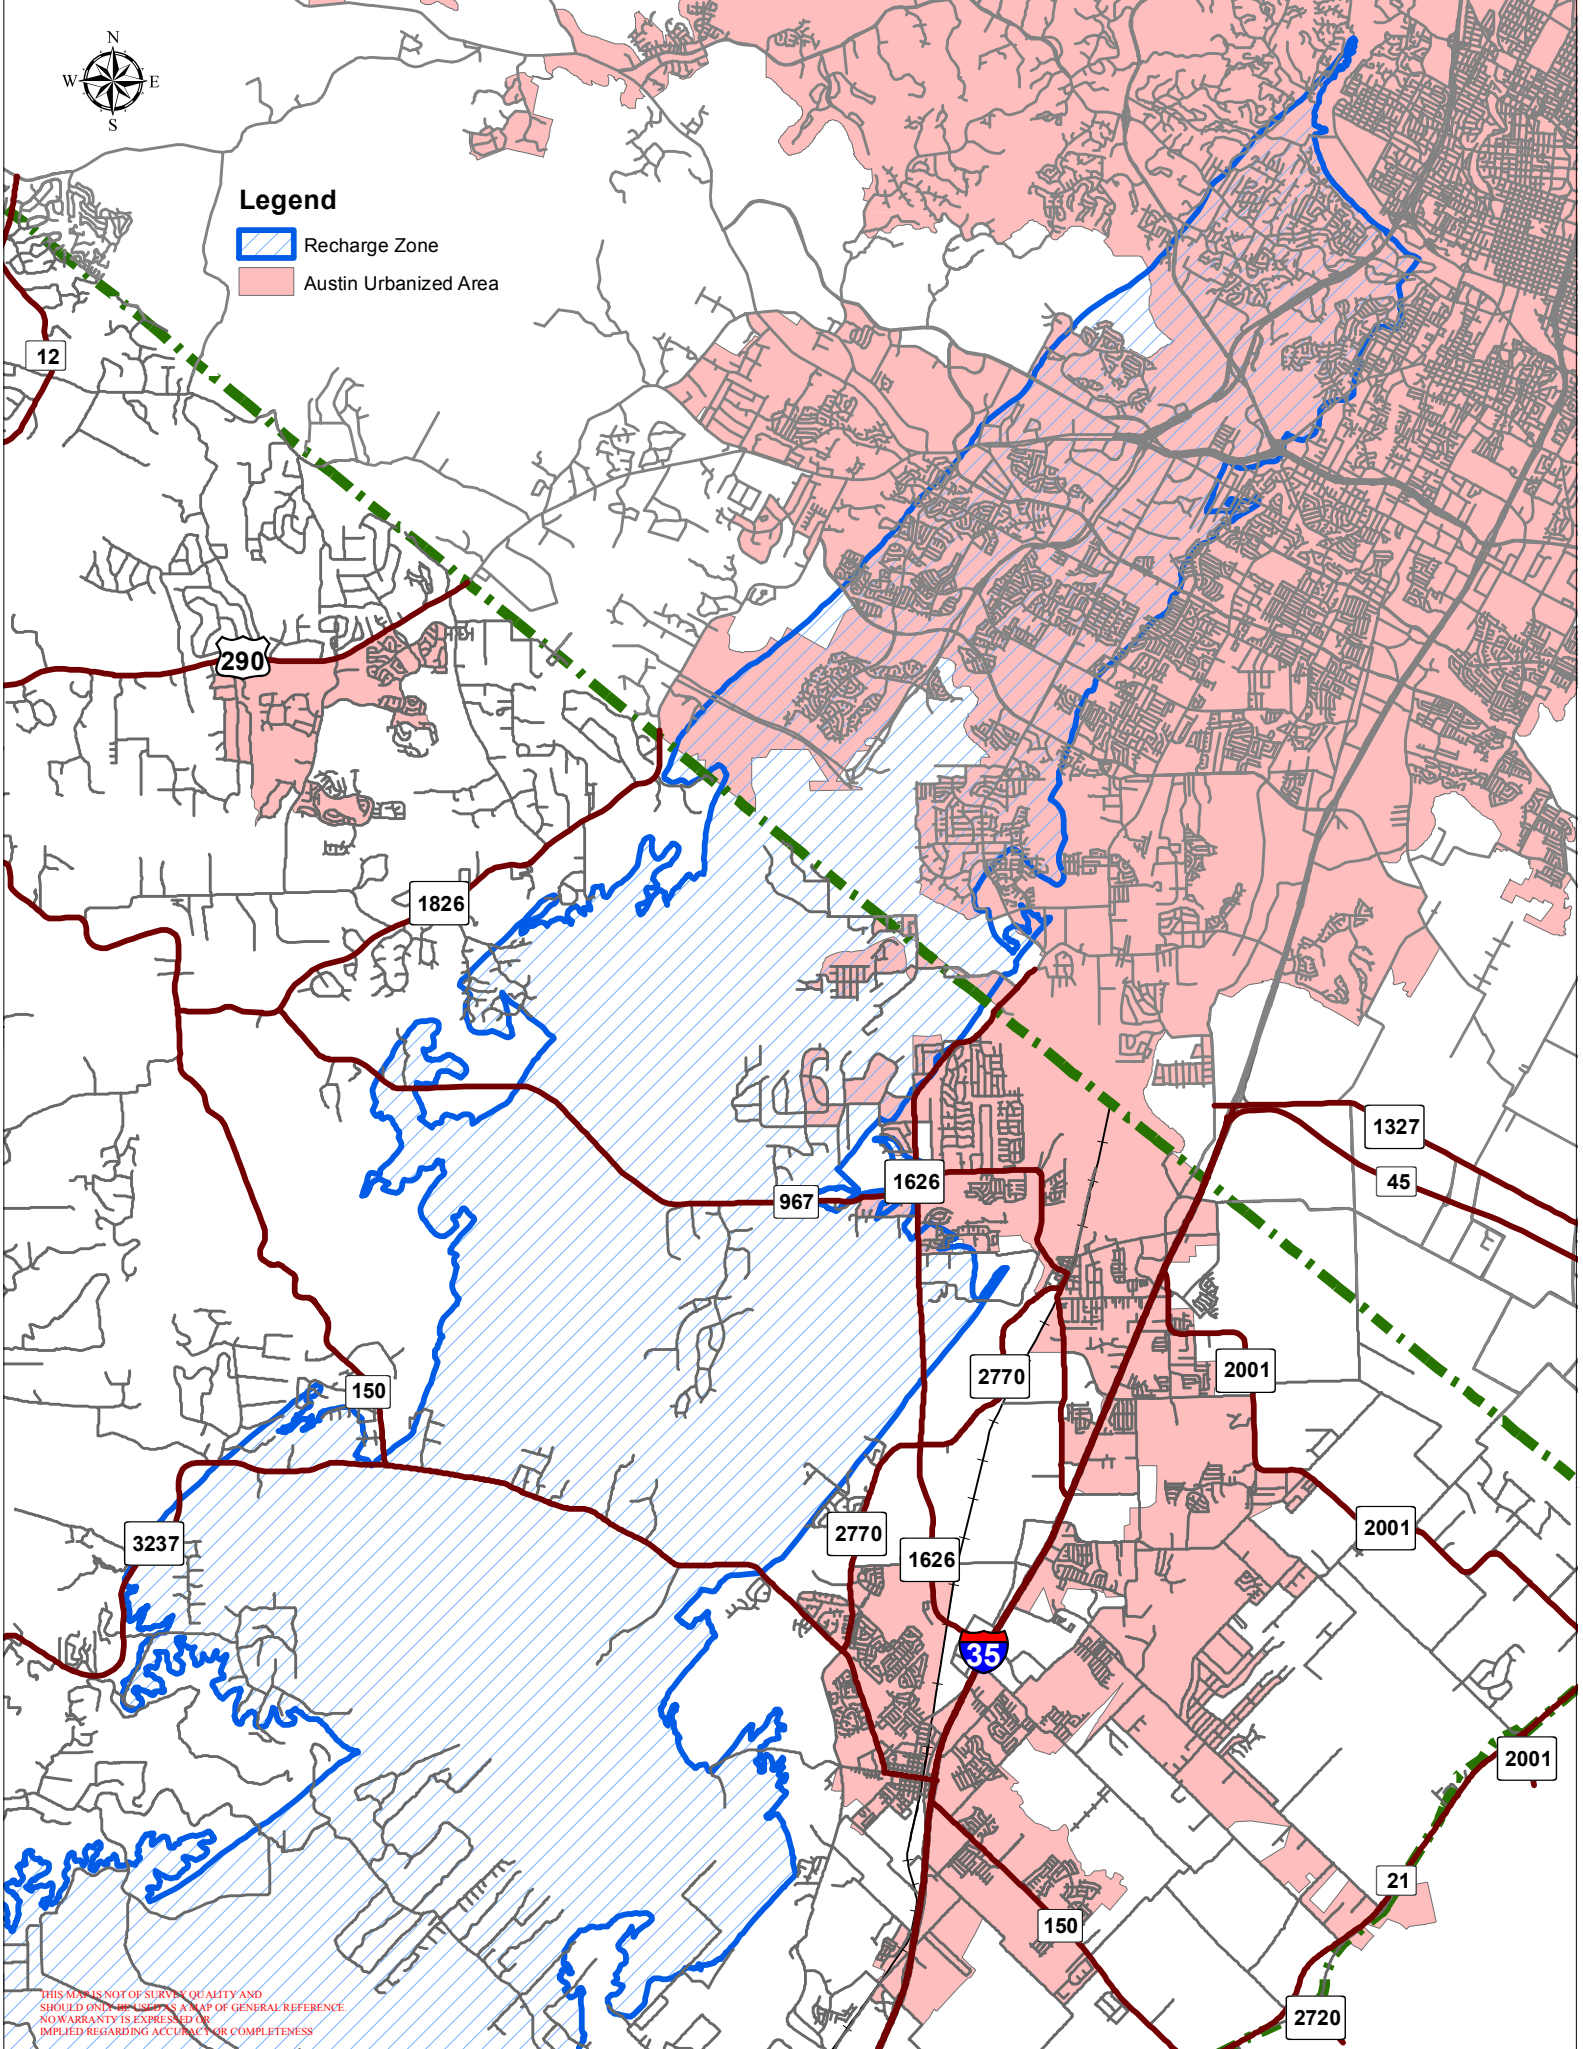

Legend

-  Recharge Zone
-  Austin Urbanized Area

THIS MAP IS NOT OF SURVEY QUALITY AND SHOULD ONLY BE USED AS A MAP OF GENERAL REFERENCE. NO WARRANTY IS EXPRESSED OR IMPLIED REGARDING ACCURACY OR COMPLETENESS.