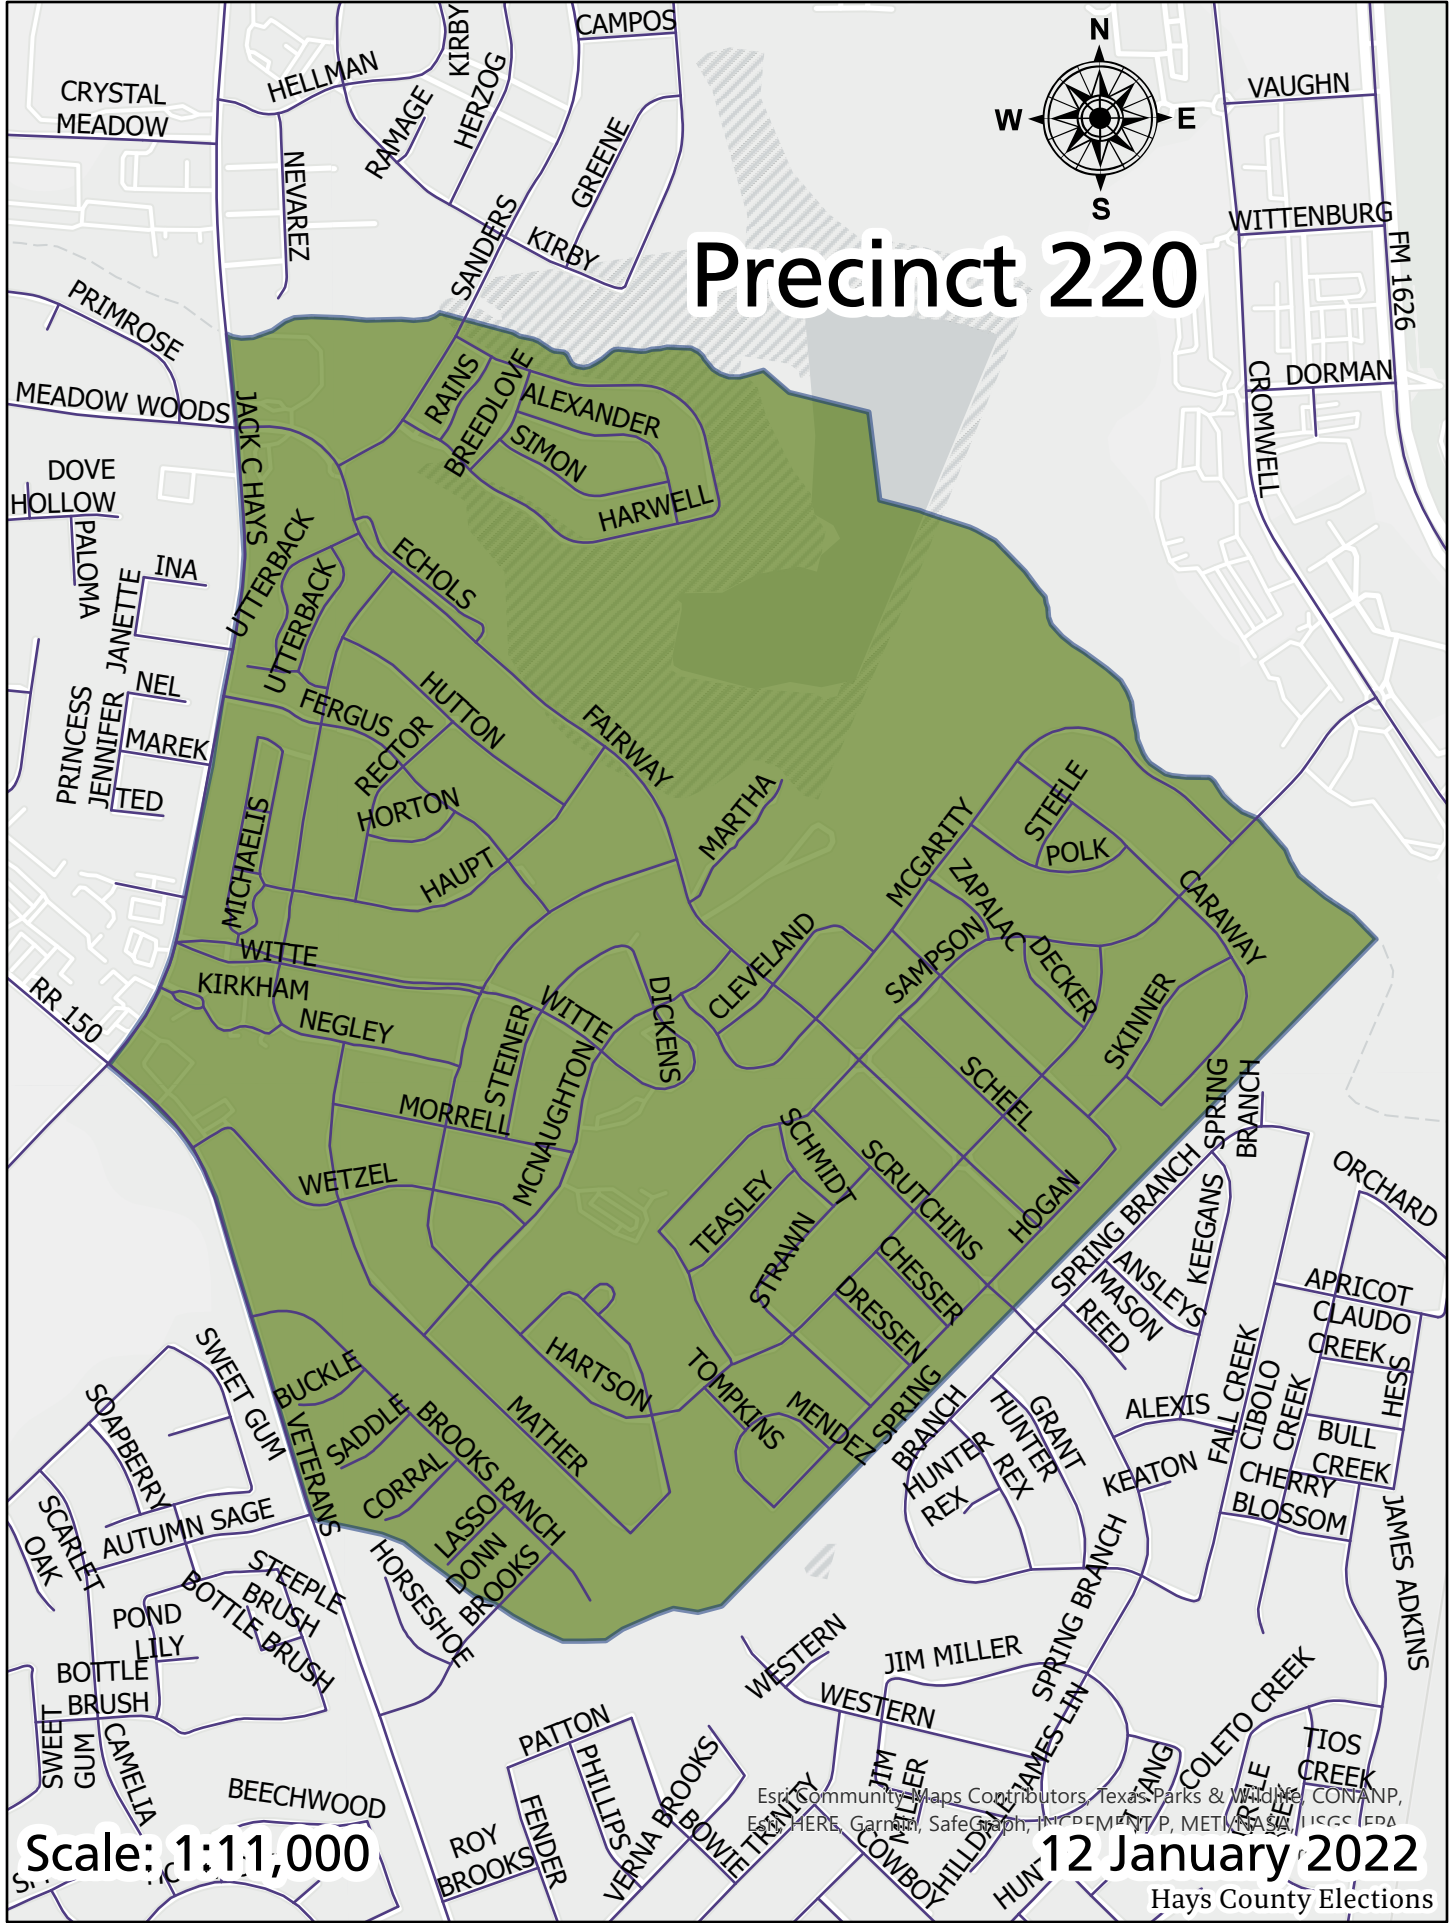

Precinct 220

Scale: 1:11,000

Esri, Community Maps Contributors, Texas Parks & Wildlife, CONANP, Esri, HERE, Garmin, Intel, IPEDIS, P, METI, NASA, IGN, ICGS, EPA

12 January 2022

Hays County Elections