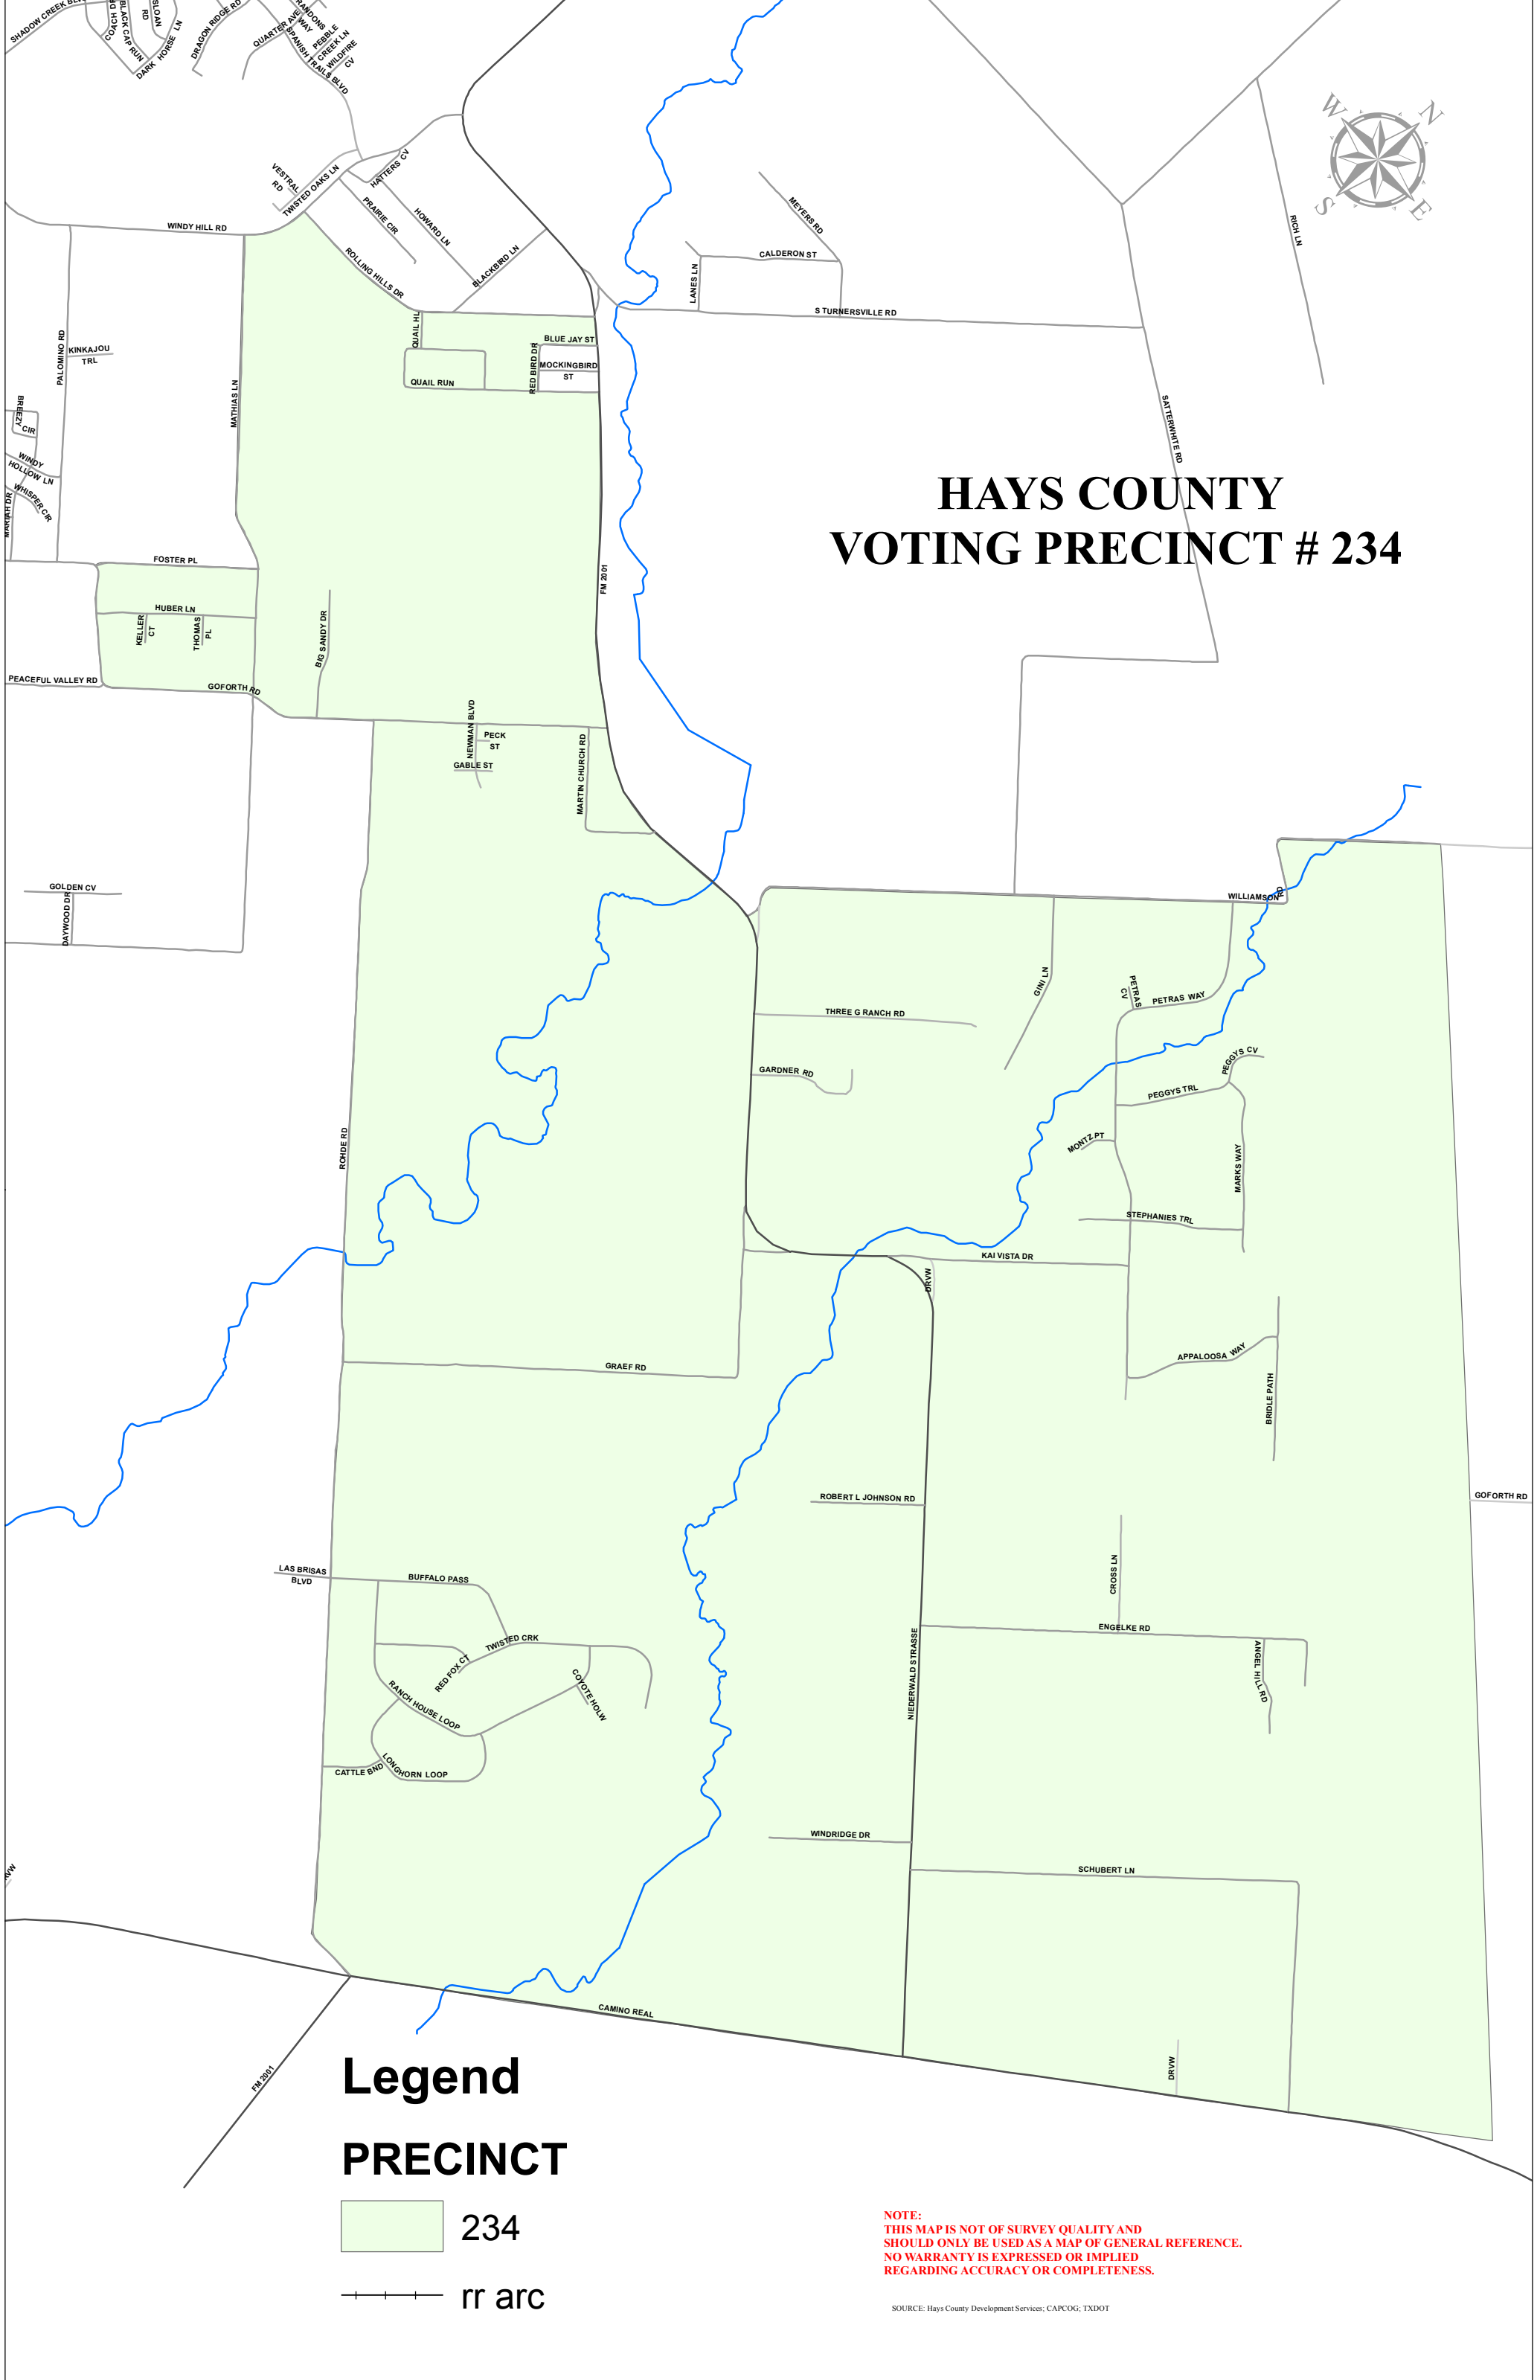

HAYS COUNTY VOTING PRECINCT # 234

Legend

PRECINCT

 234

 rr arc

NOTE:
THIS MAP IS NOT OF SURVEY QUALITY AND
SHOULD ONLY BE USED AS A MAP OF GENERAL REFERENCE.
NO WARRANTY IS EXPRESSED OR IMPLIED
REGARDING ACCURACY OR COMPLETENESS.