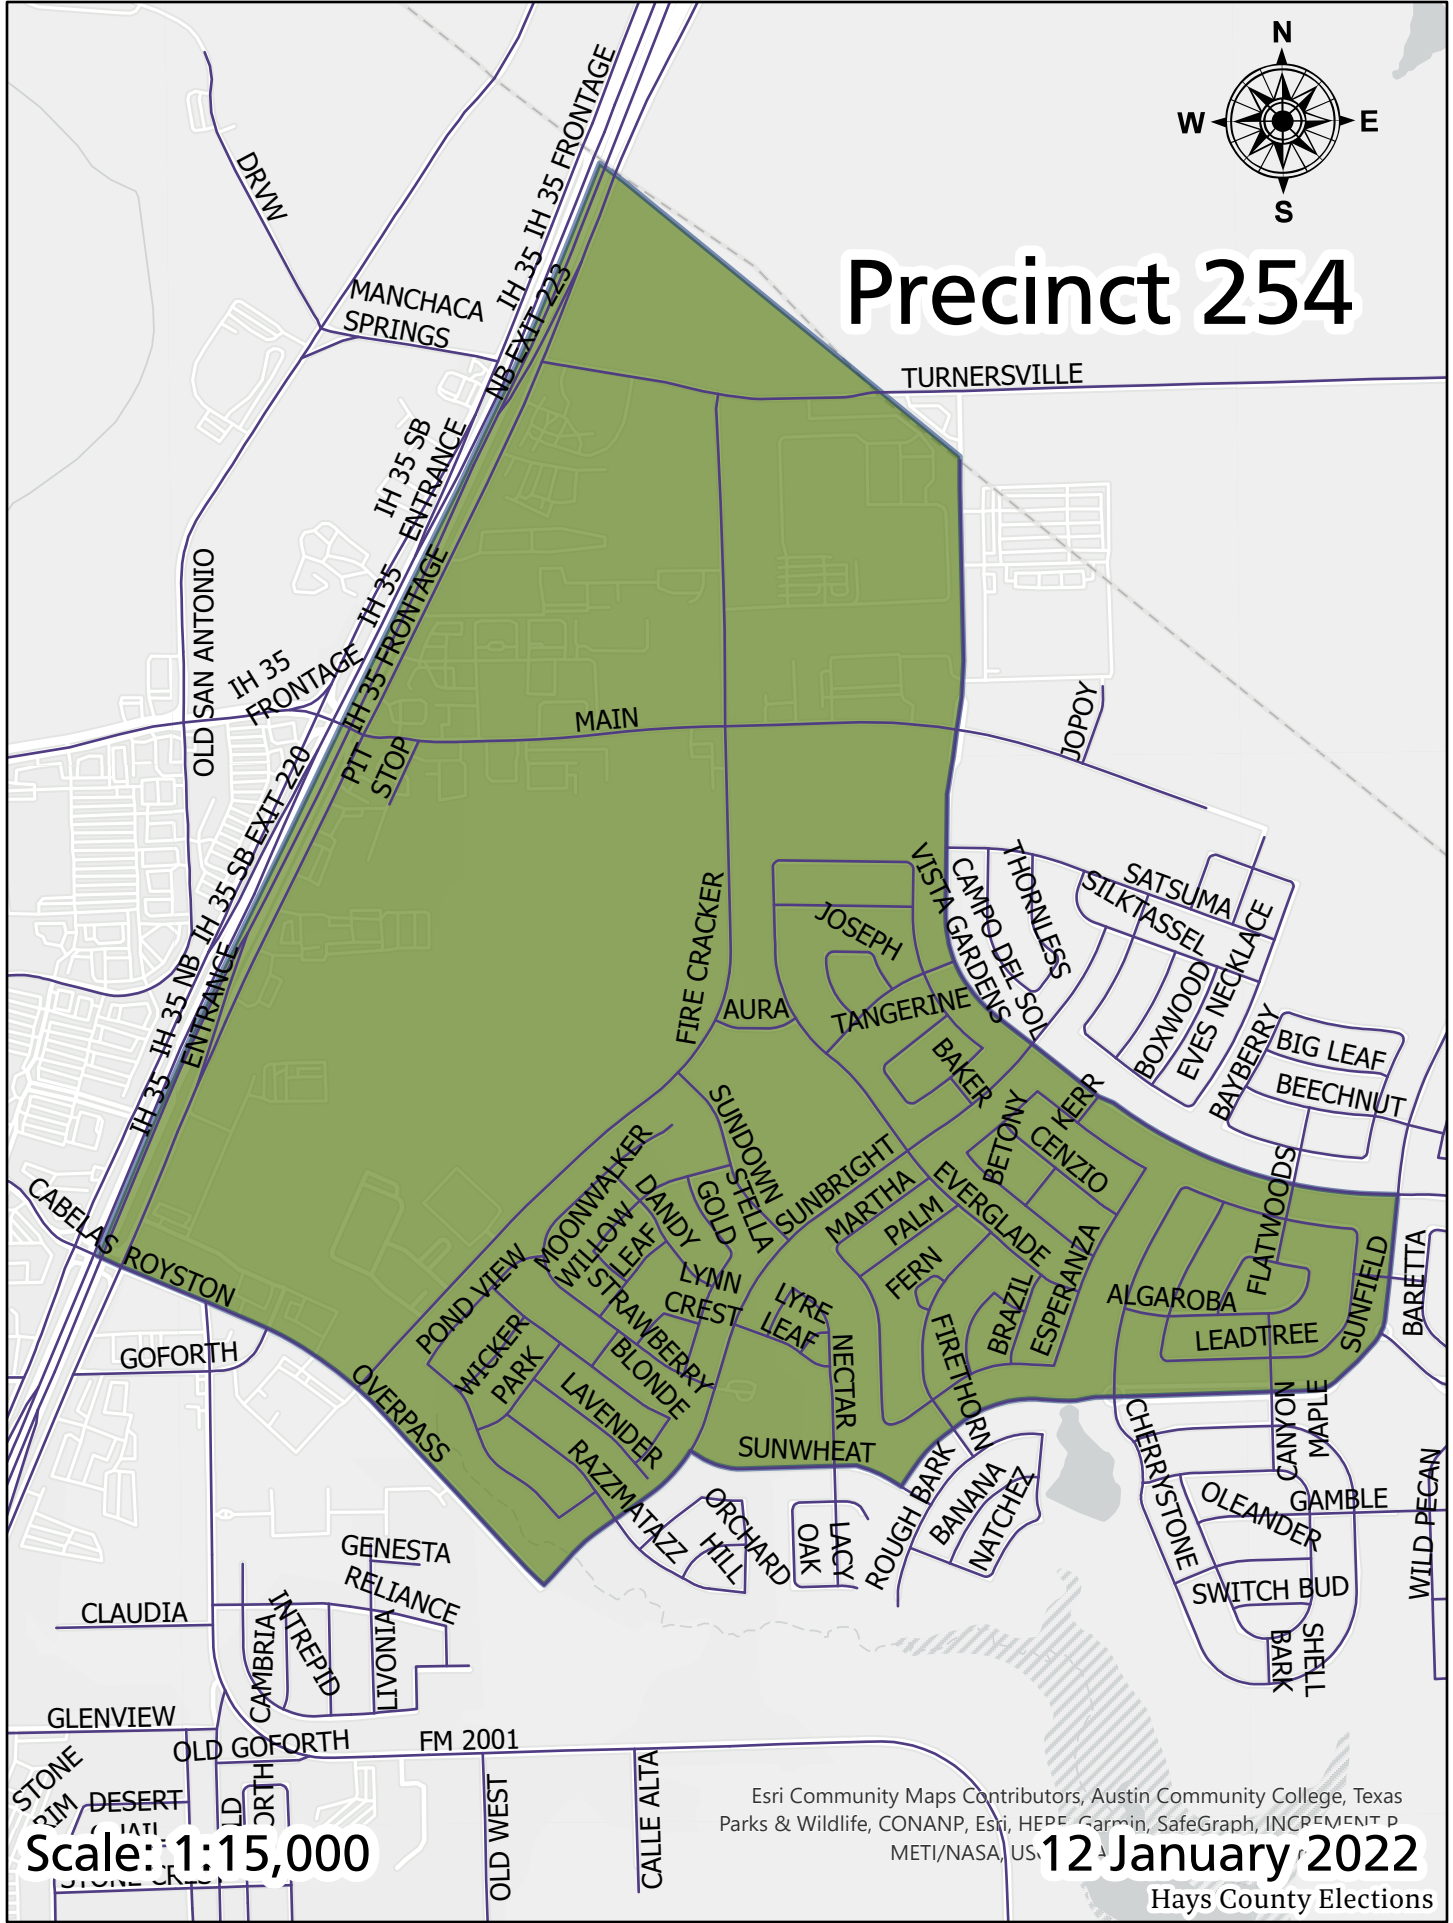

Precinct 254

TURNERSVILLE

Scale: 1:15,000

Esri Community Maps Contributors, Austin Community College, Texas Parks & Wildlife, CONANP, Esri, HEPE, Garmin, SafeGraph, INCREMENT P METI/NASA, US

12 January 2022