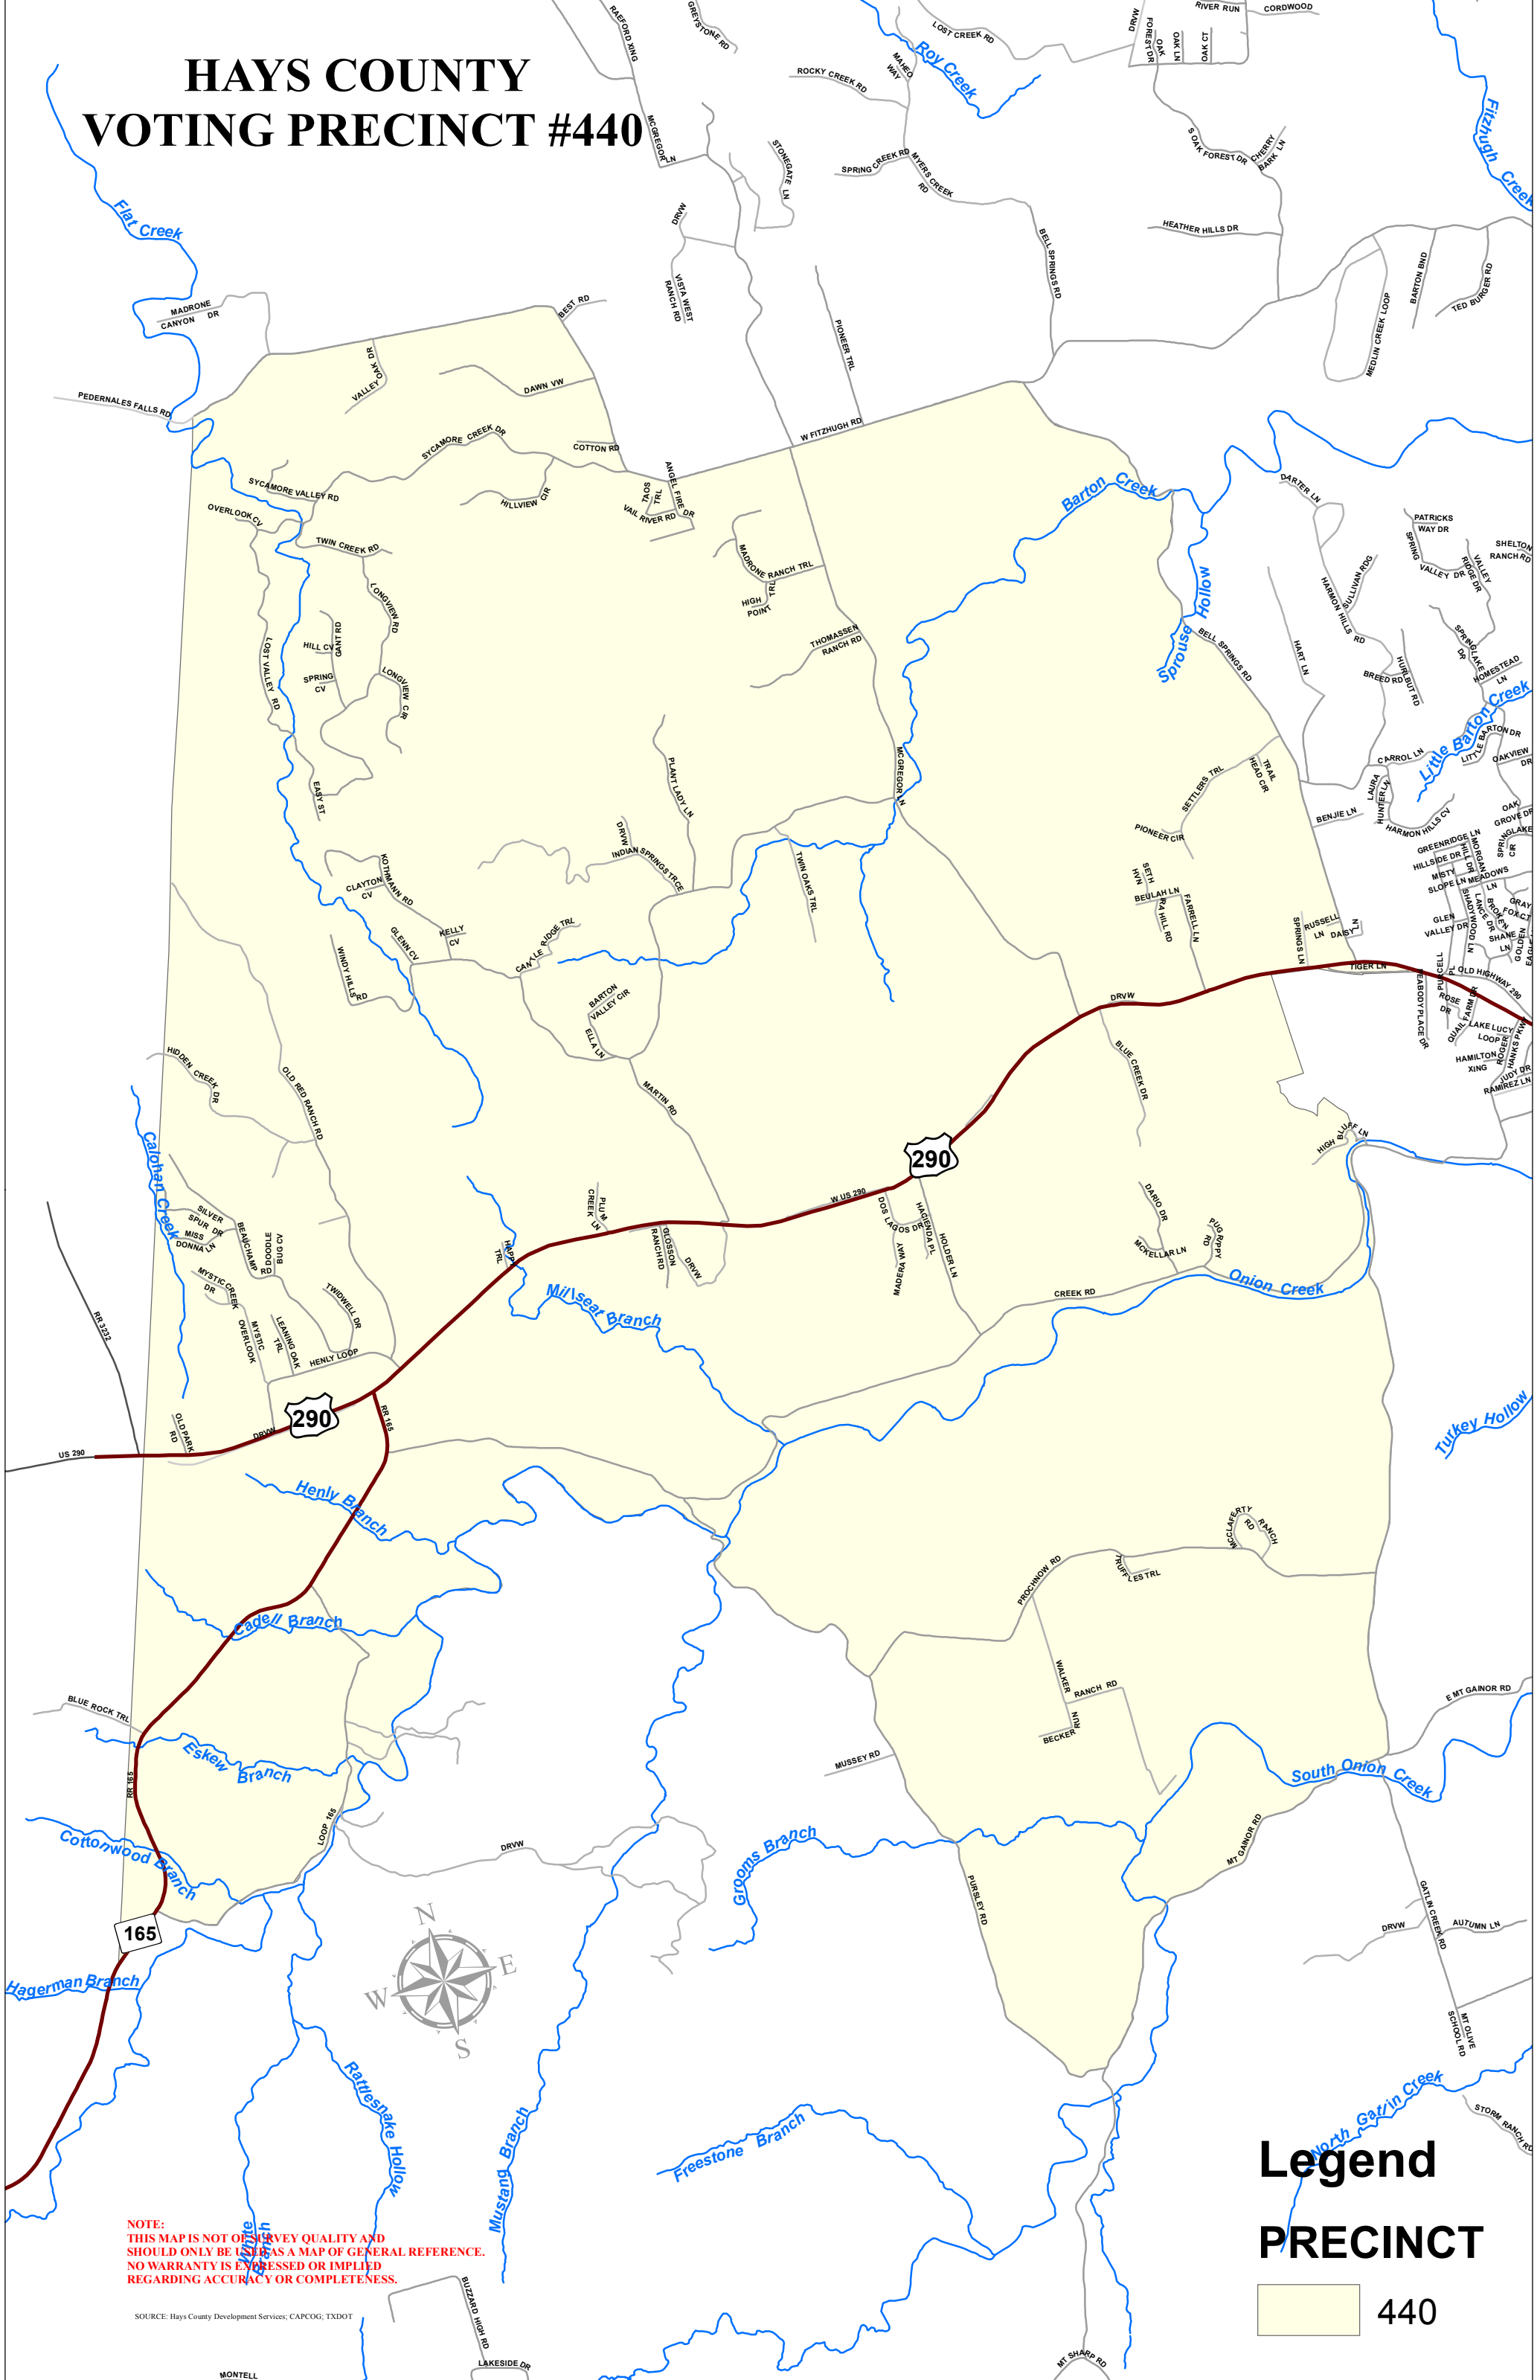

HAYS COUNTY VOTING PRECINCT #440

Legend
PRECINCT

	440
--	-----

NOTE:
THIS MAP IS NOT OF SURVEY QUALITY AND SHOULD ONLY BE USED AS A MAP OF GENERAL REFERENCE. NO WARRANTY IS EXPRESSED OR IMPLIED REGARDING ACCURACY OR COMPLETENESS.

SOURCE: Hays County Development Services; CAPCOG, TXDOT