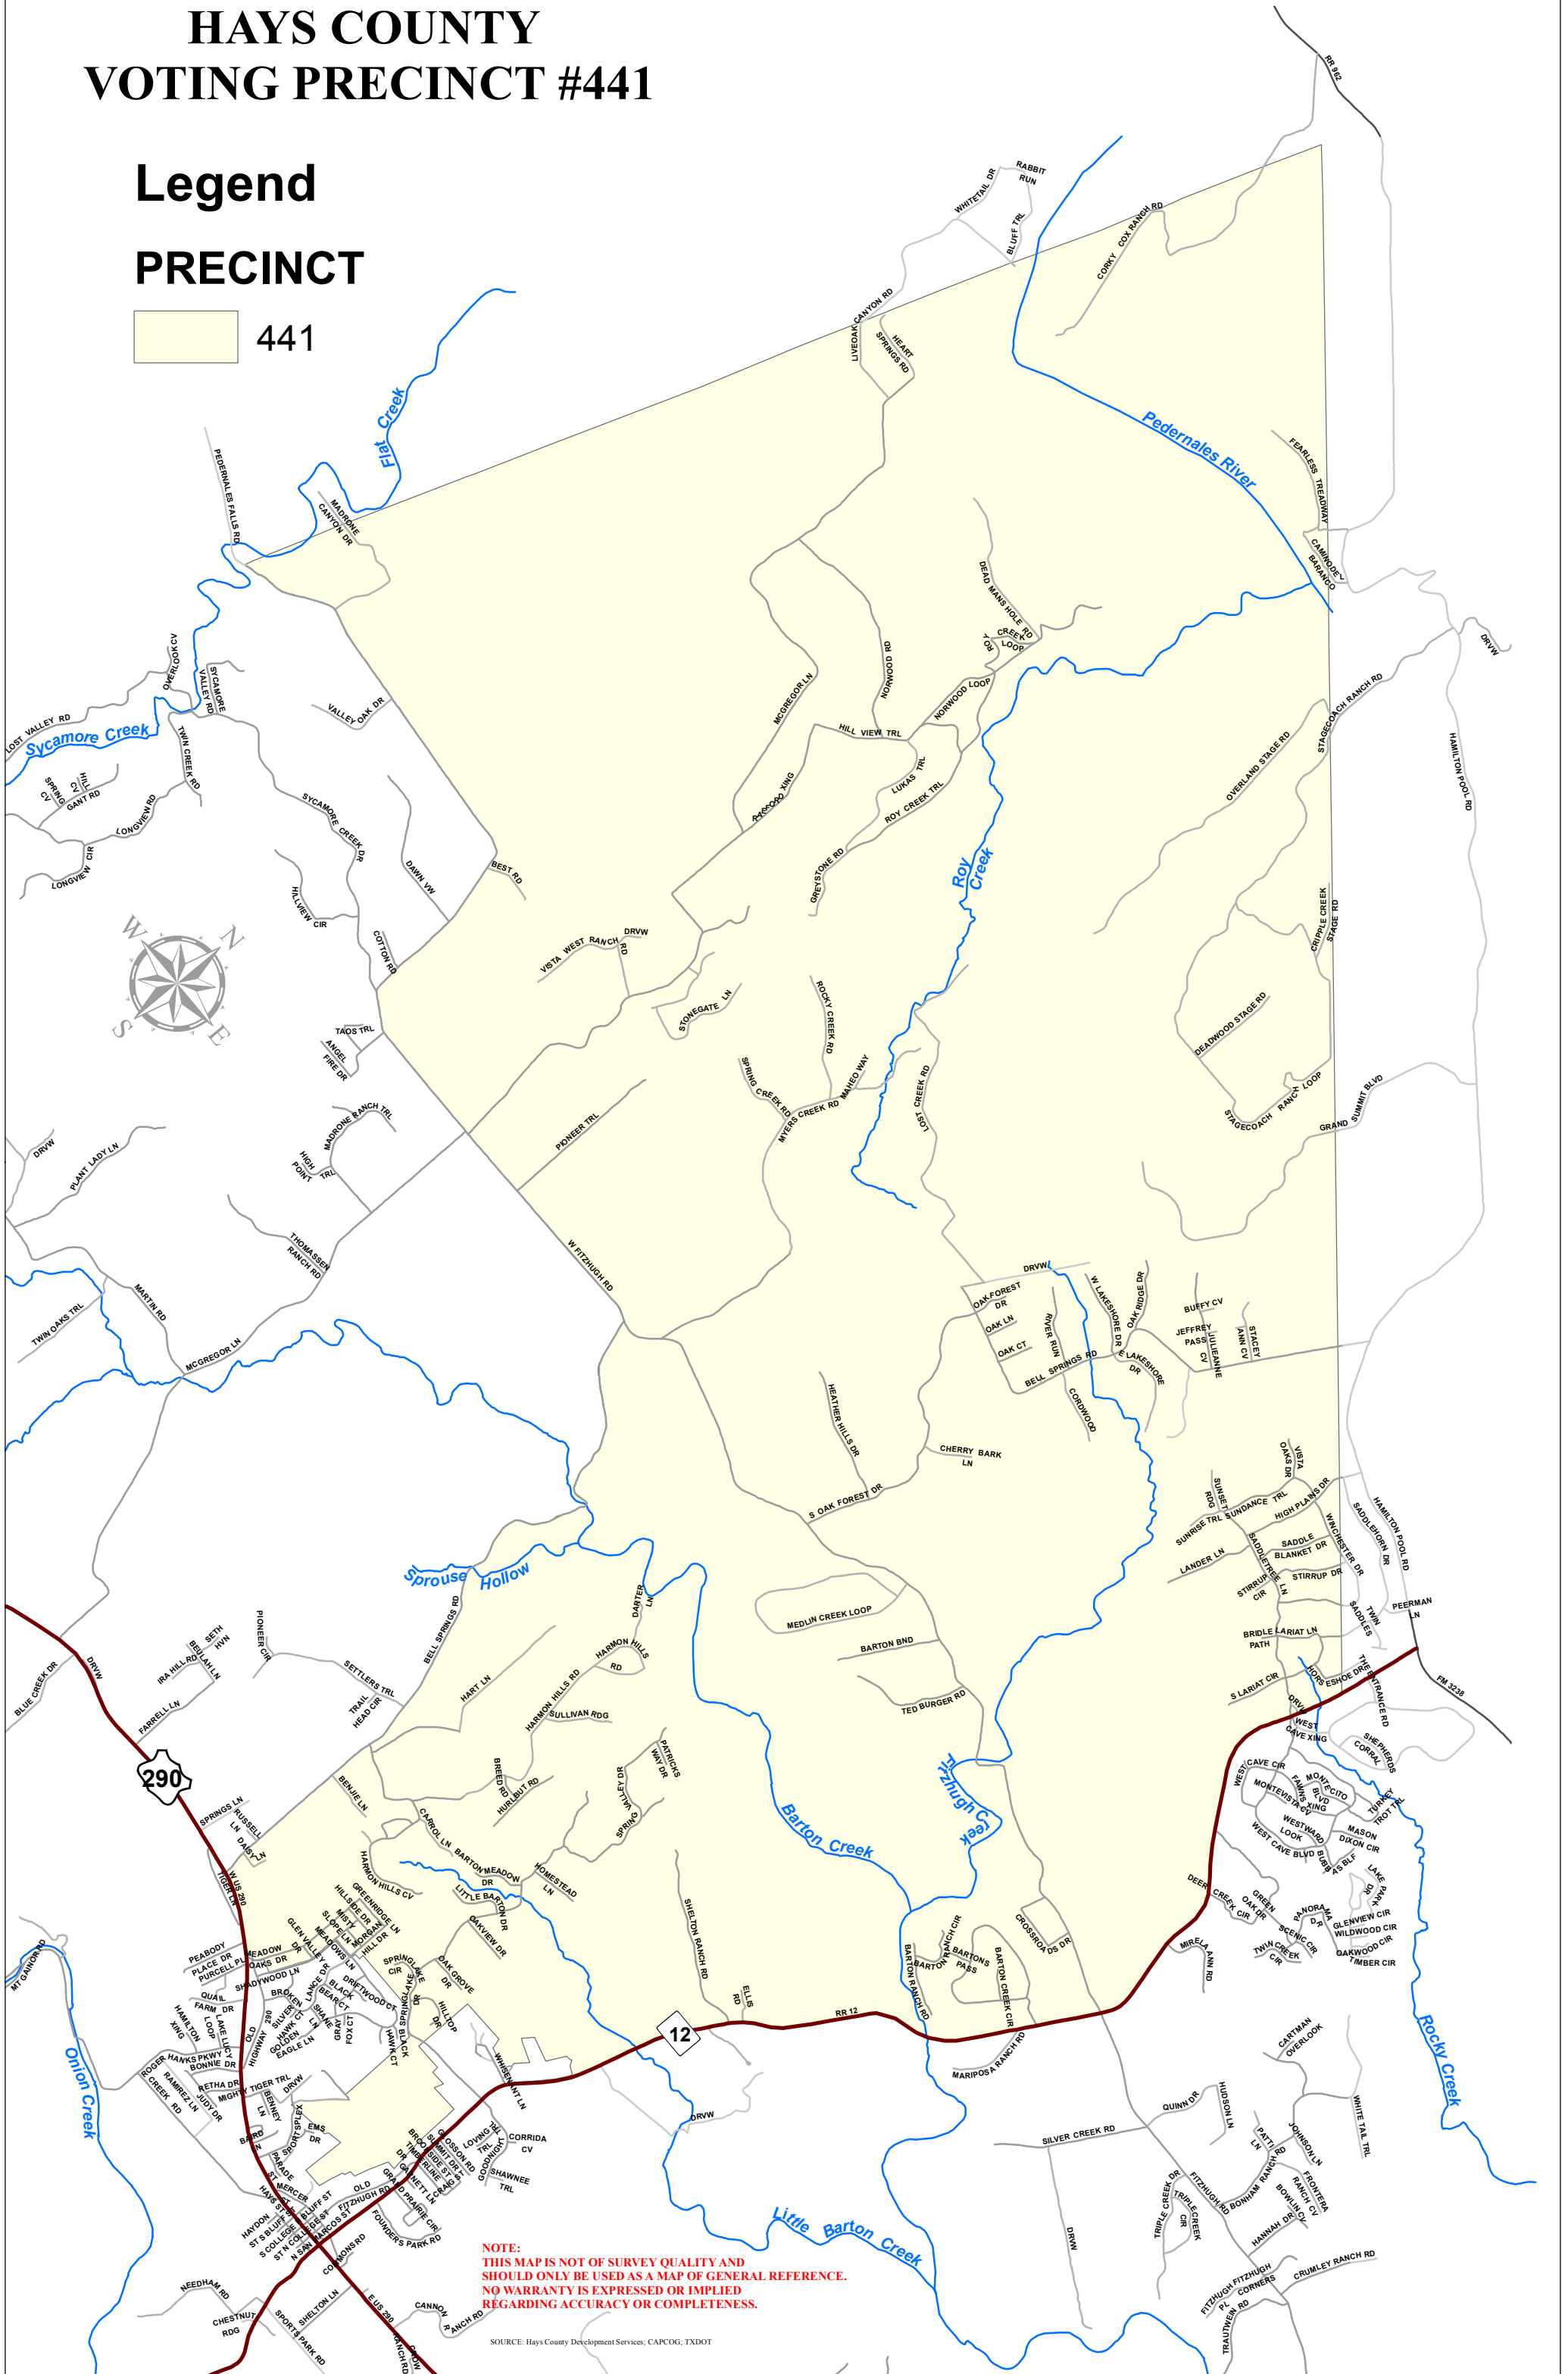

HAYS COUNTY VOTING PRECINCT #441

Legend

PRECINCT

441

NOTE:
THIS MAP IS NOT OF SURVEY QUALITY AND
SHOULD ONLY BE USED AS A MAP OF GENERAL REFERENCE.
NO WARRANTY IS EXPRESSED OR IMPLIED
REGARDING ACCURACY OR COMPLETENESS.