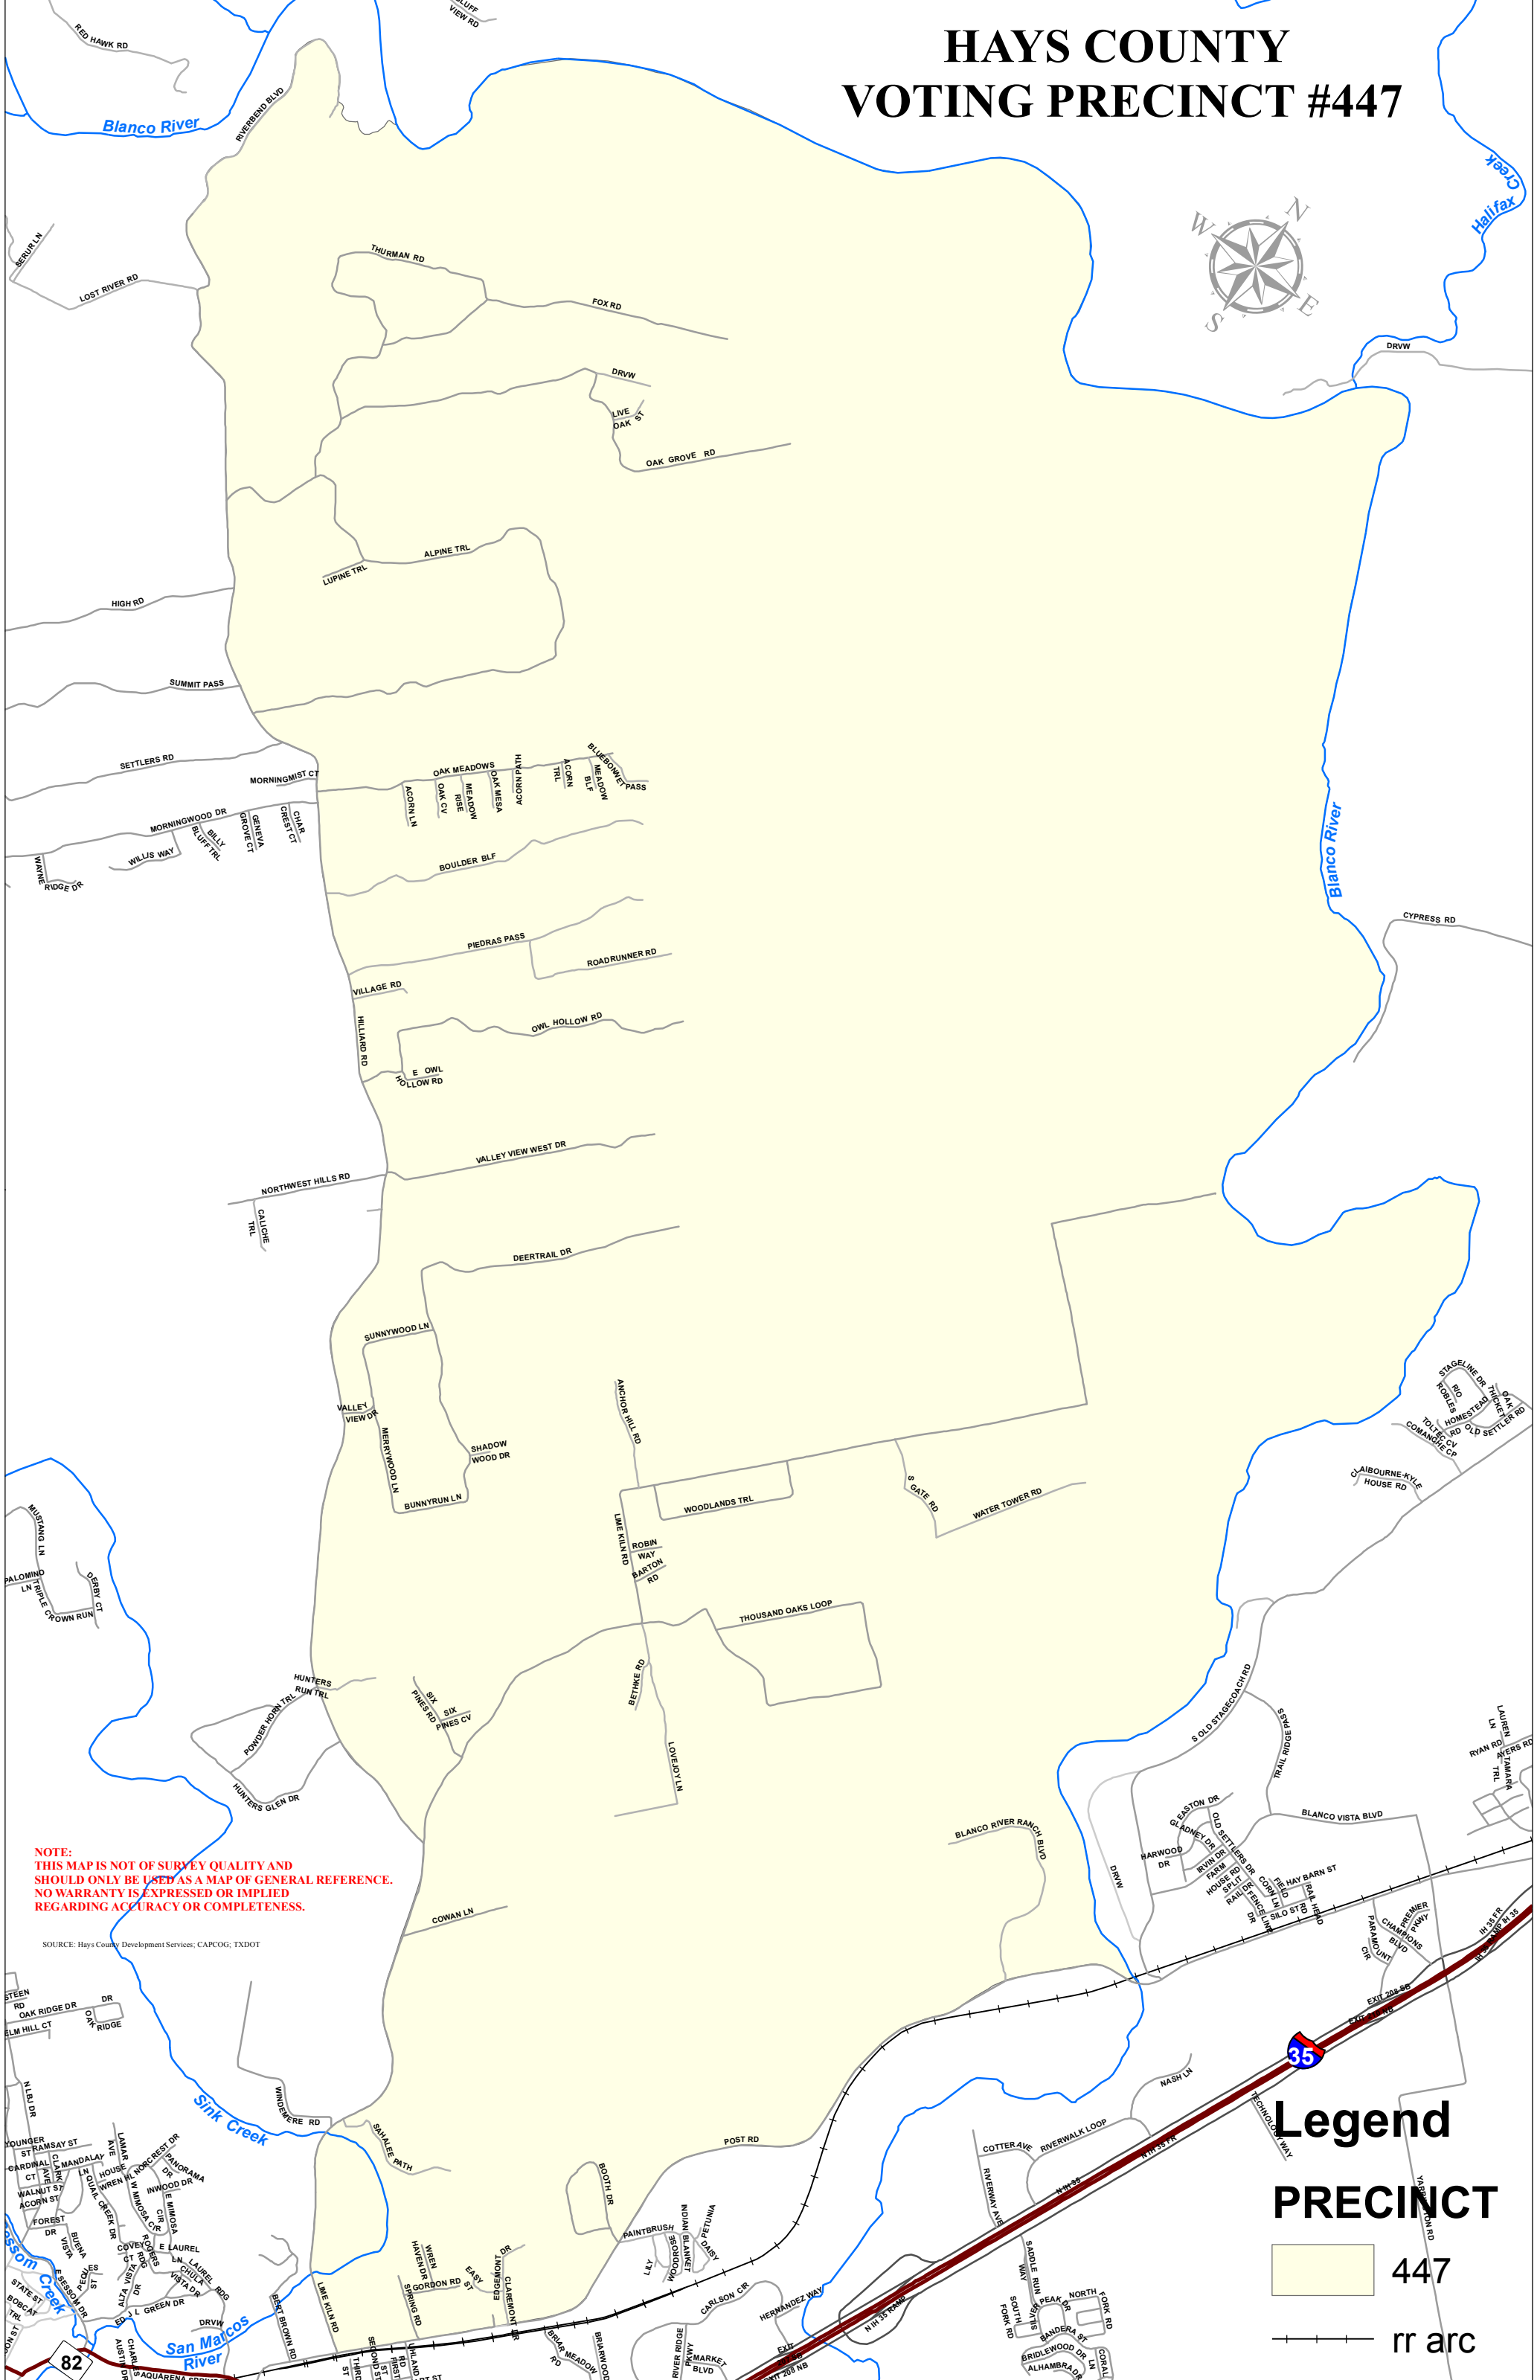

HAYS COUNTY VOTING PRECINCT #447

NOTE:
THIS MAP IS NOT OF SURVEY QUALITY AND
SHOULD ONLY BE USED AS A MAP OF GENERAL REFERENCE.
NO WARRANTY IS EXPRESSED OR IMPLIED
REGARDING ACCURACY OR COMPLETENESS.

Legend

PRECINCT

	447
	rr arc