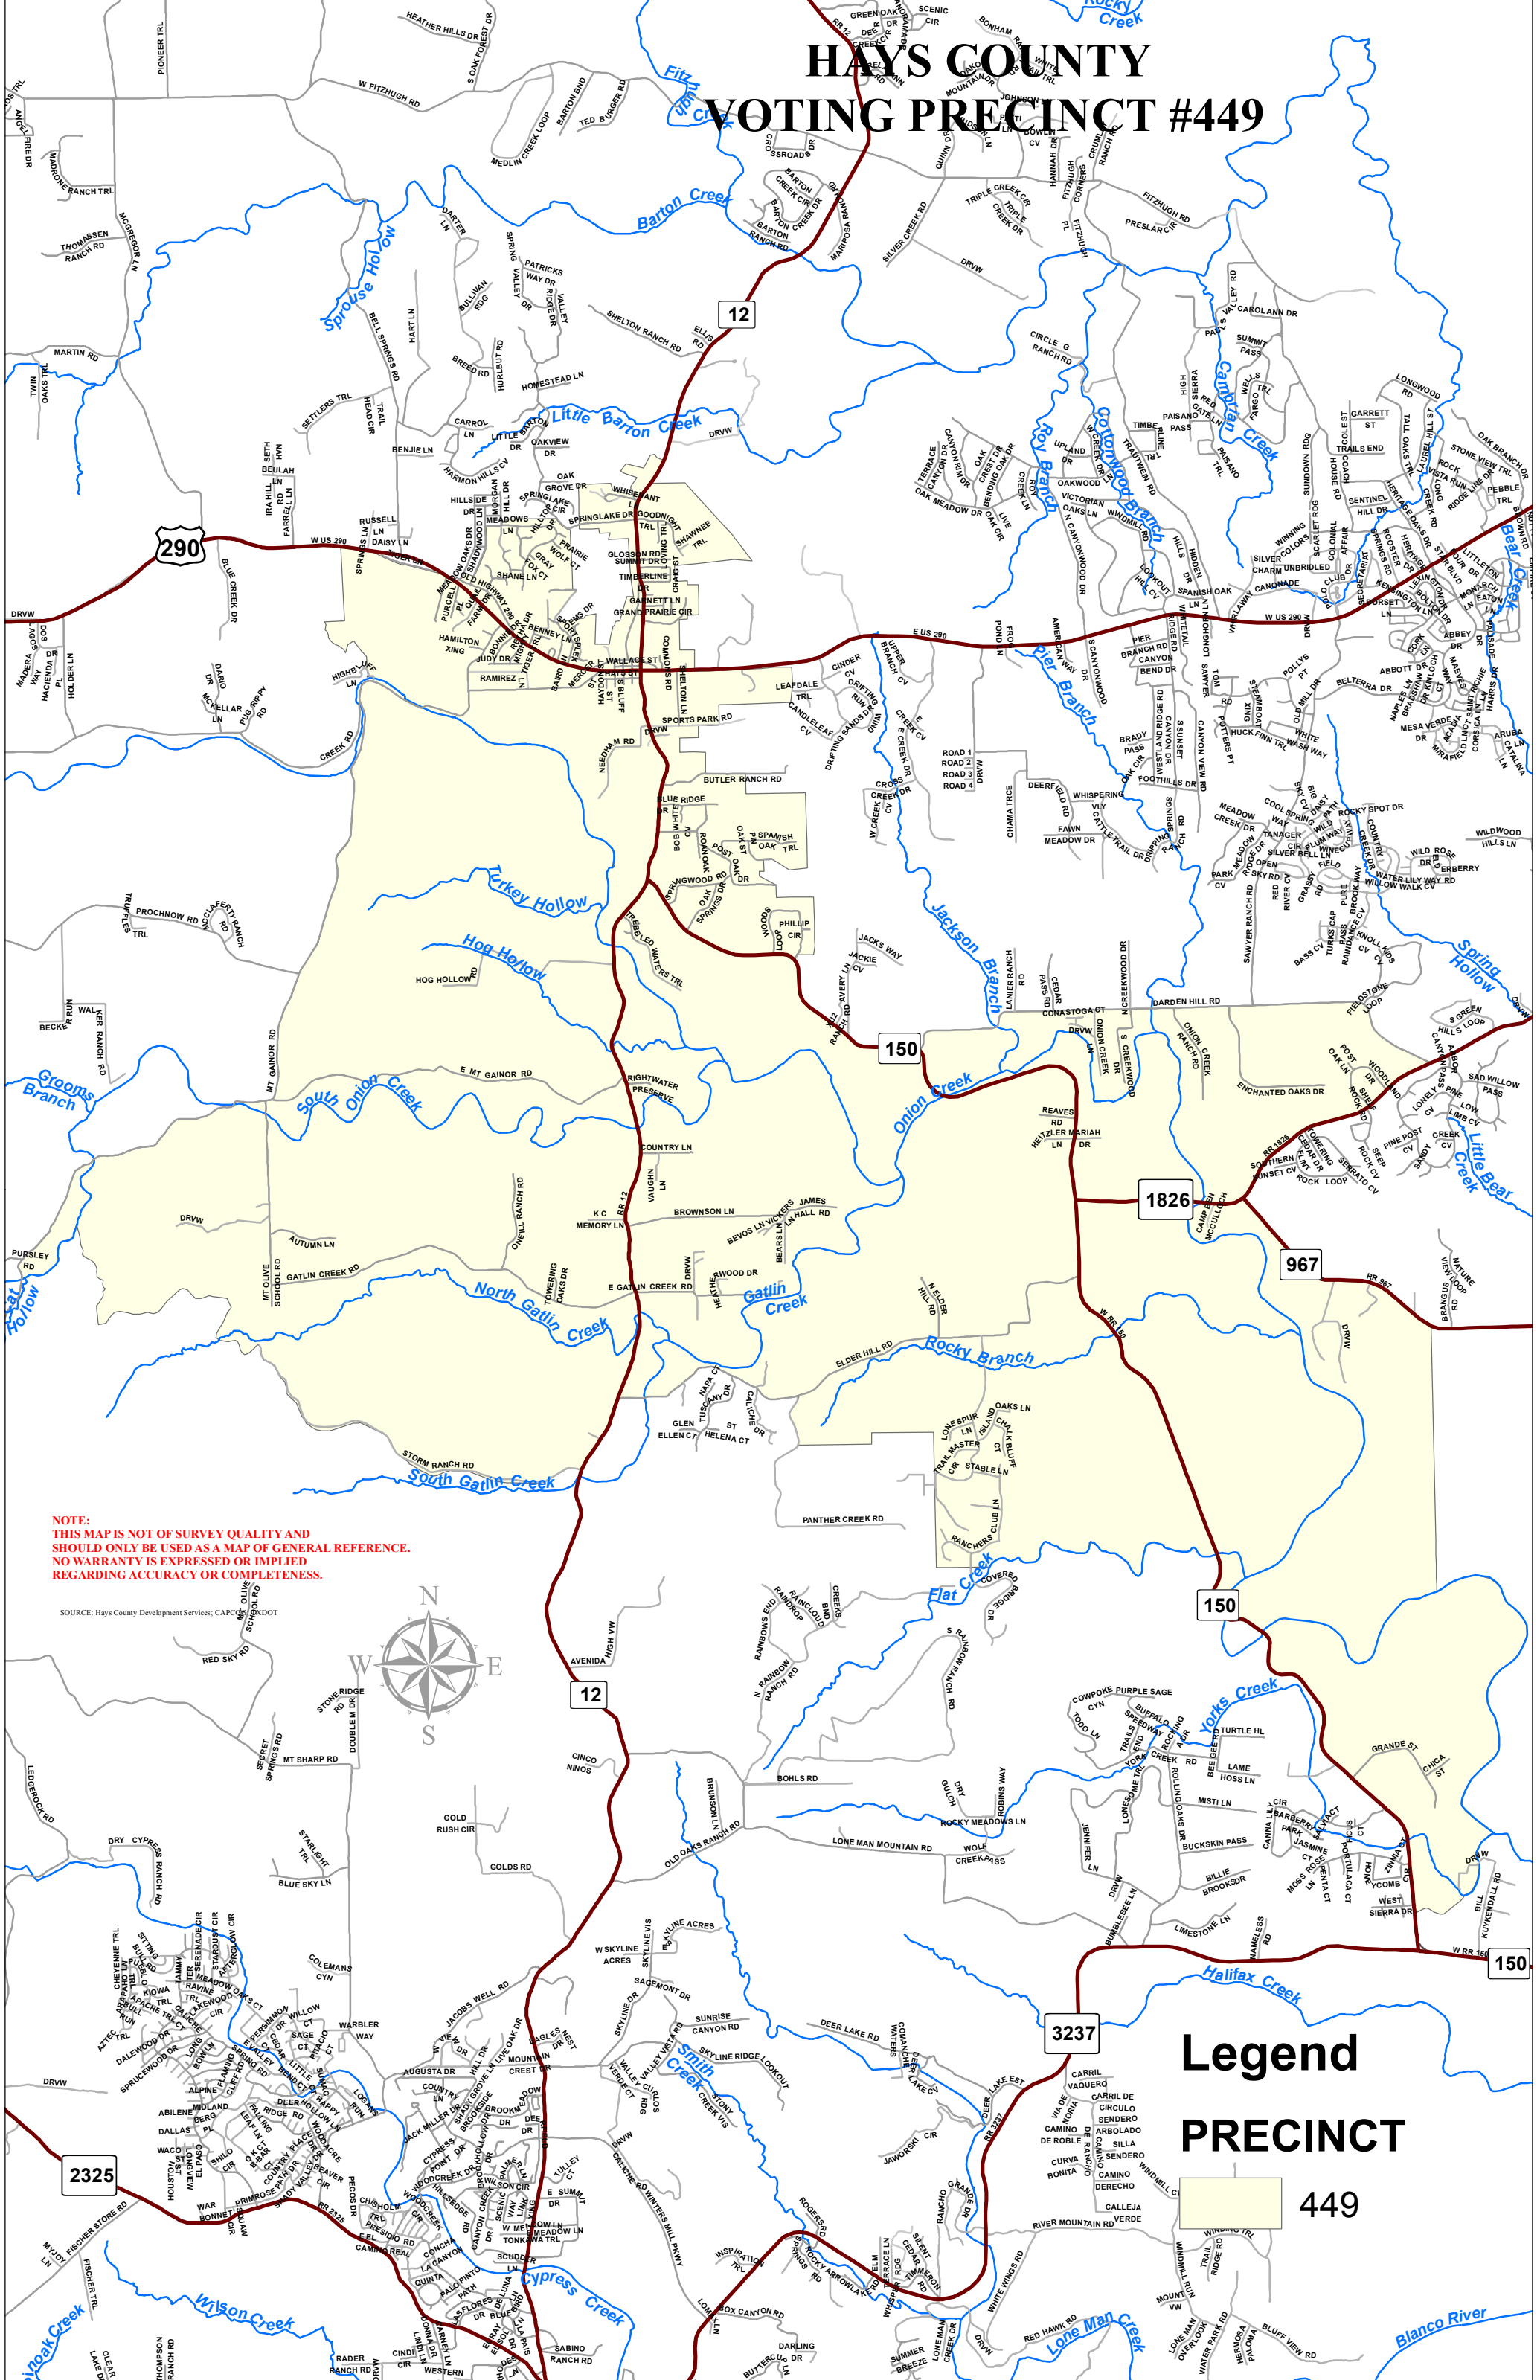

HAYS COUNTY VOTING PRECINCT #449

NOTE:
THIS MAP IS NOT OF SURVEY QUALITY AND
SHOULD ONLY BE USED AS A MAP OF GENERAL REFERENCE.
NO WARRANTY IS EXPRESSED OR IMPLIED
REGARDING ACCURACY OR COMPLETENESS.

SOURCE: Hays County Development Services, CAPCS/BLVDOT

Legend

PRECINCT

449