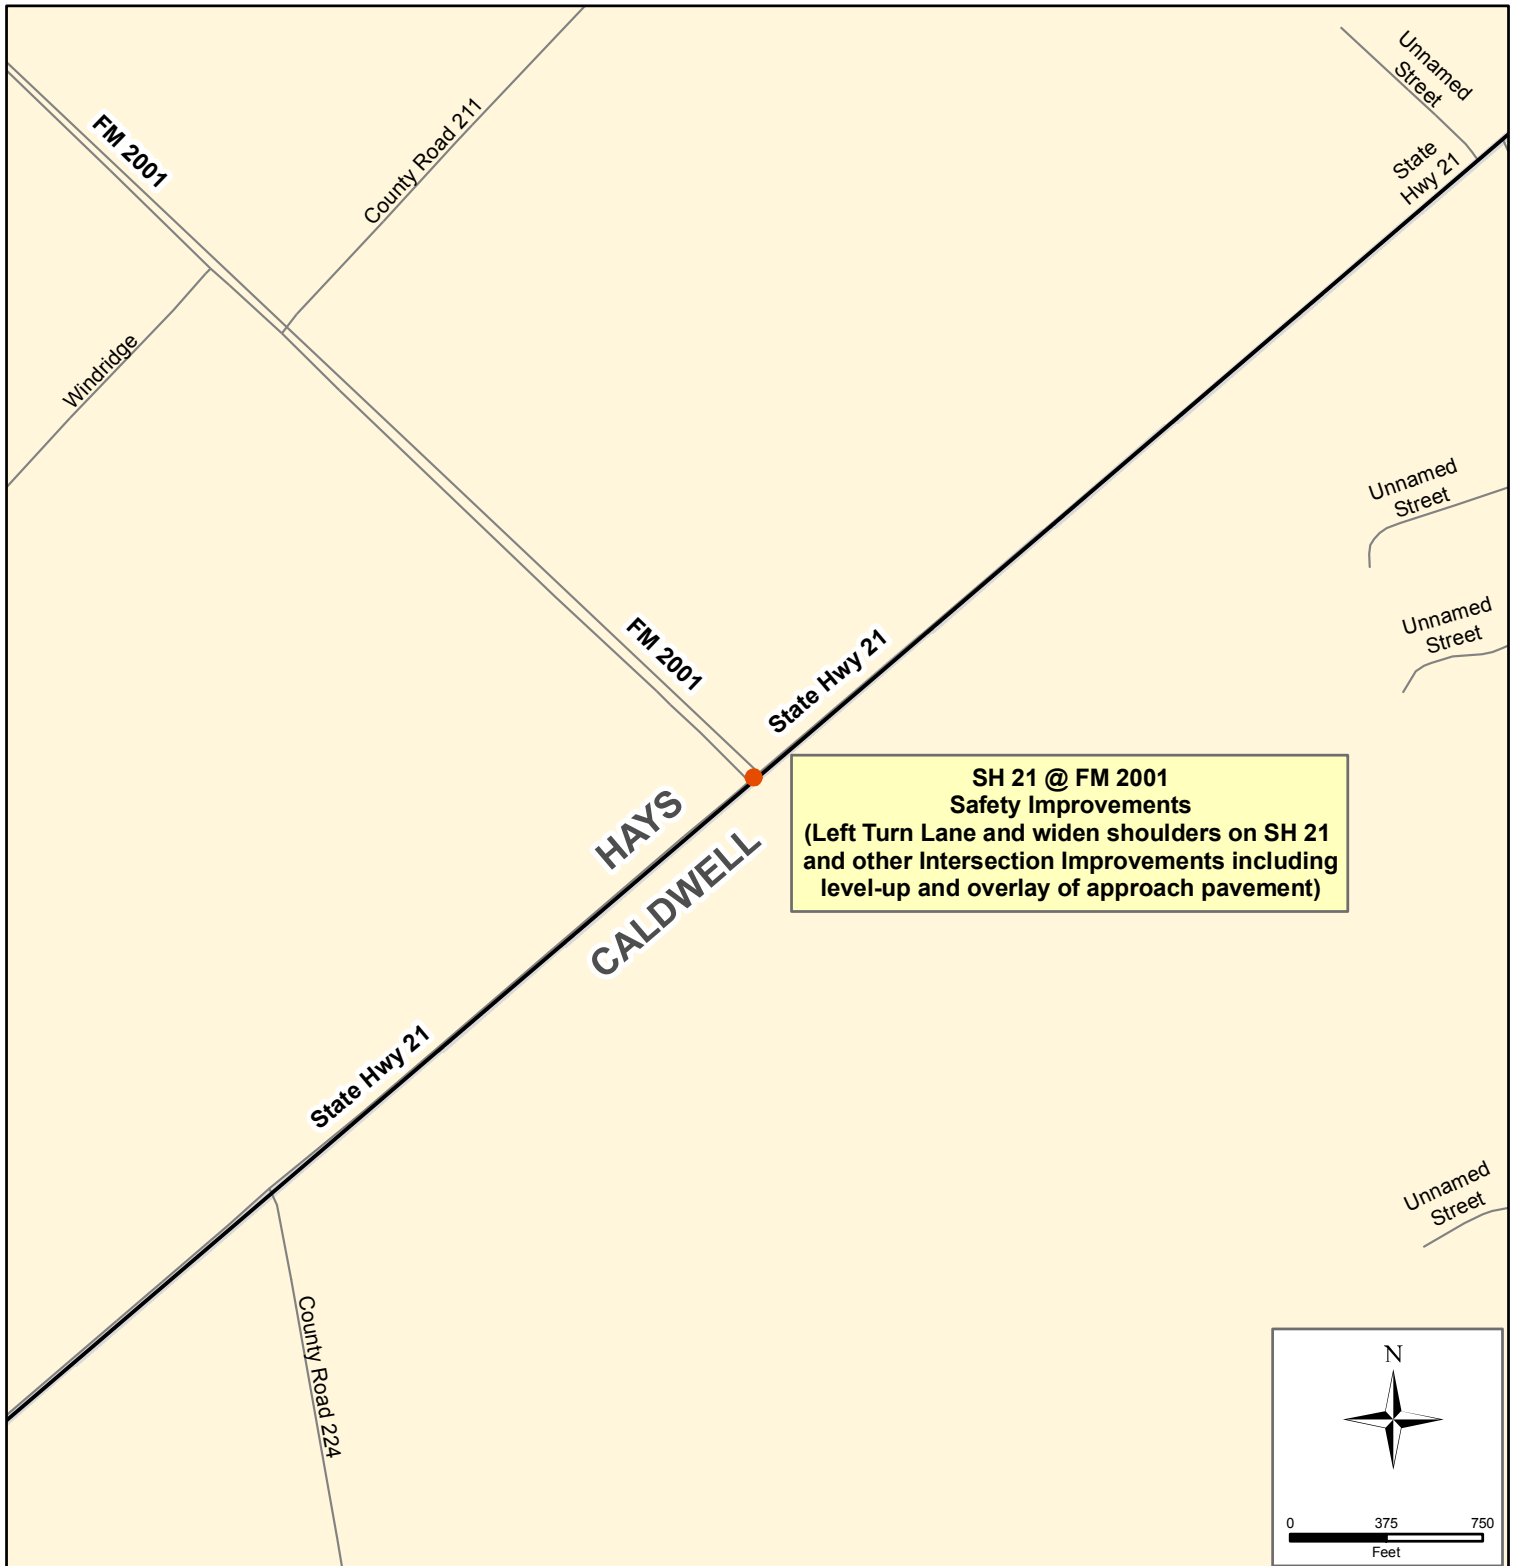

Project 12b Map

SH 21 @ FM 2001

Precinct 2