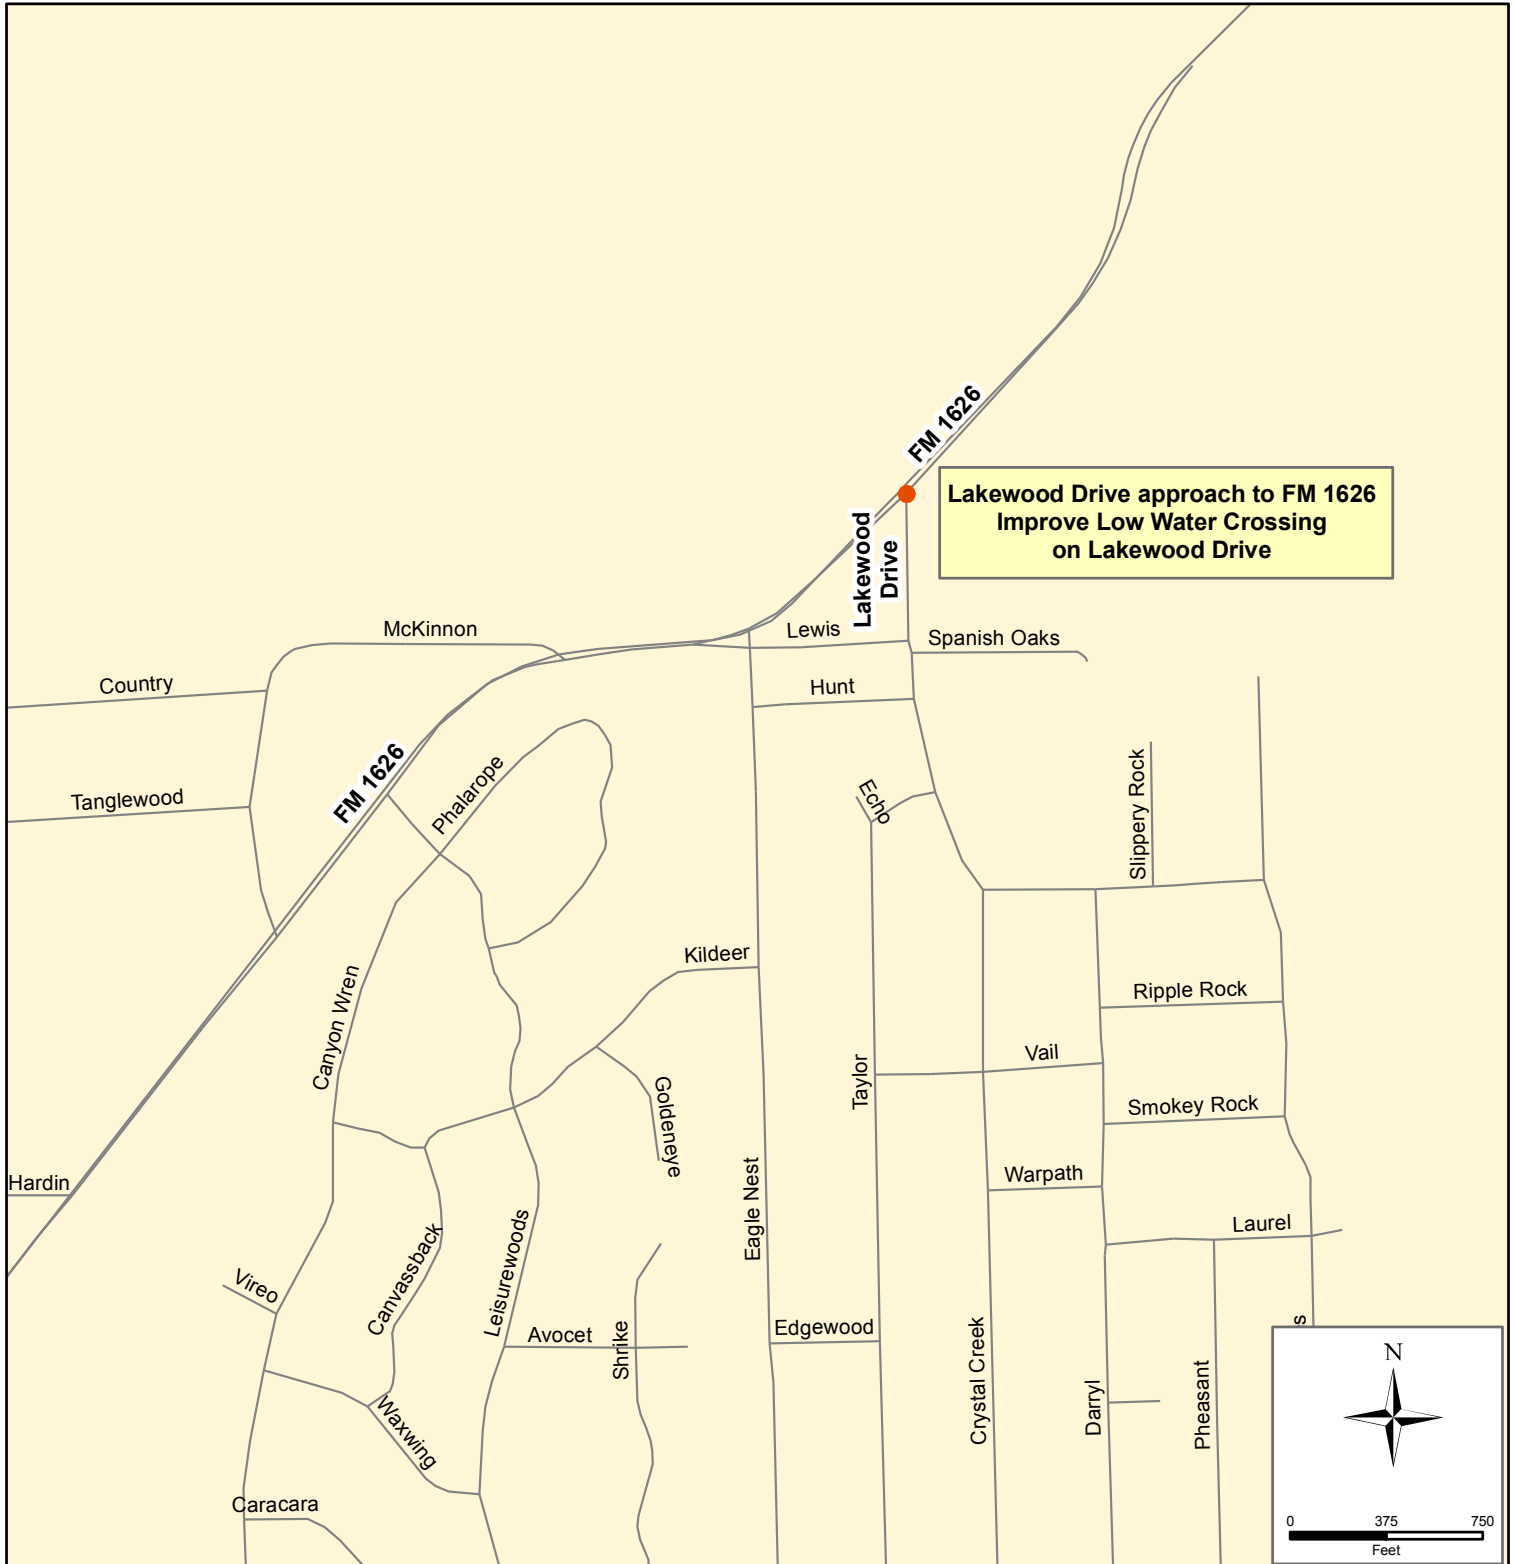

Project 16 Map

Lakewood Drive @ FM 1626

Precinct 2