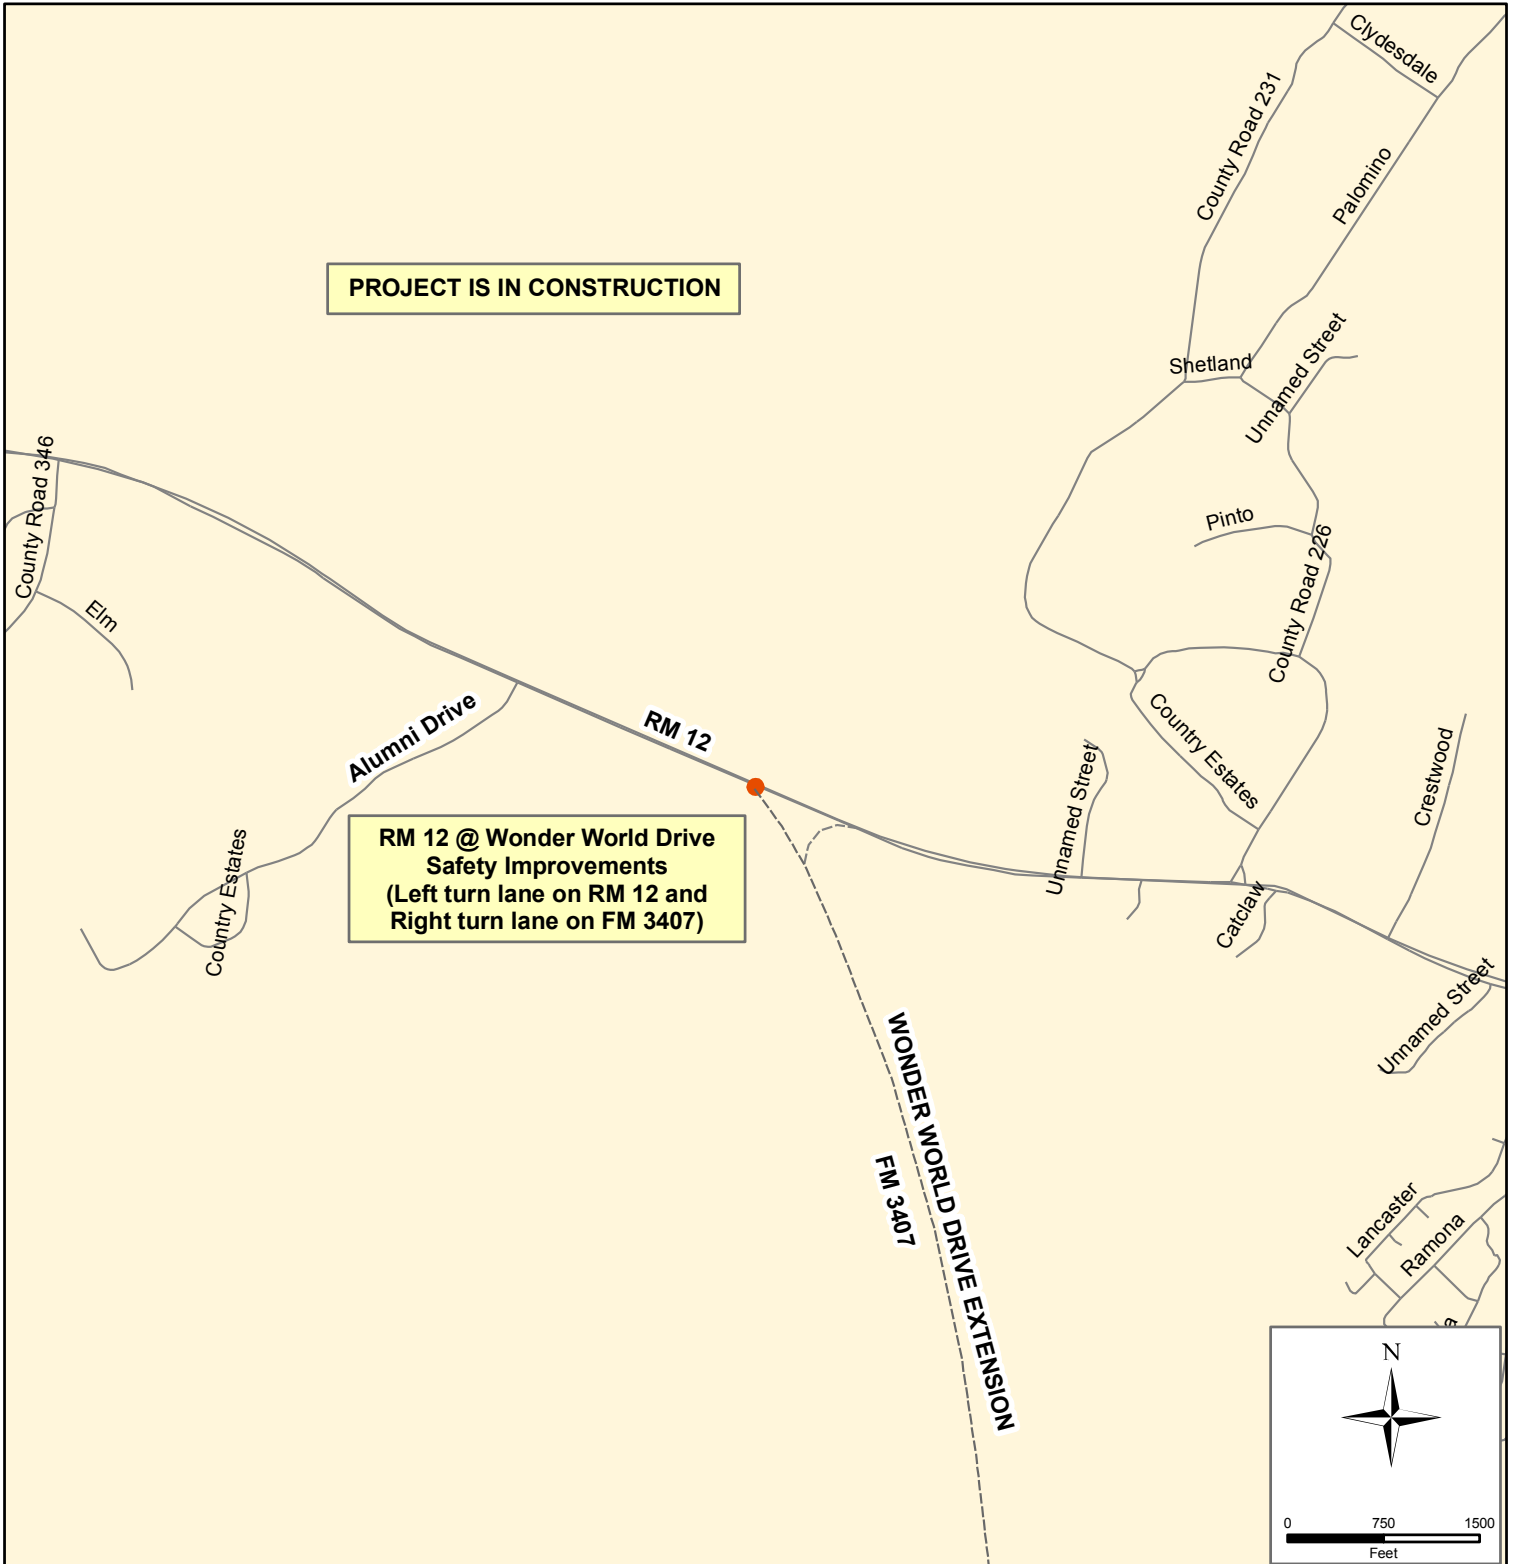

Project 10 Map

RM 12 @ Wonder World Drive (FM 3407)

Precinct 3