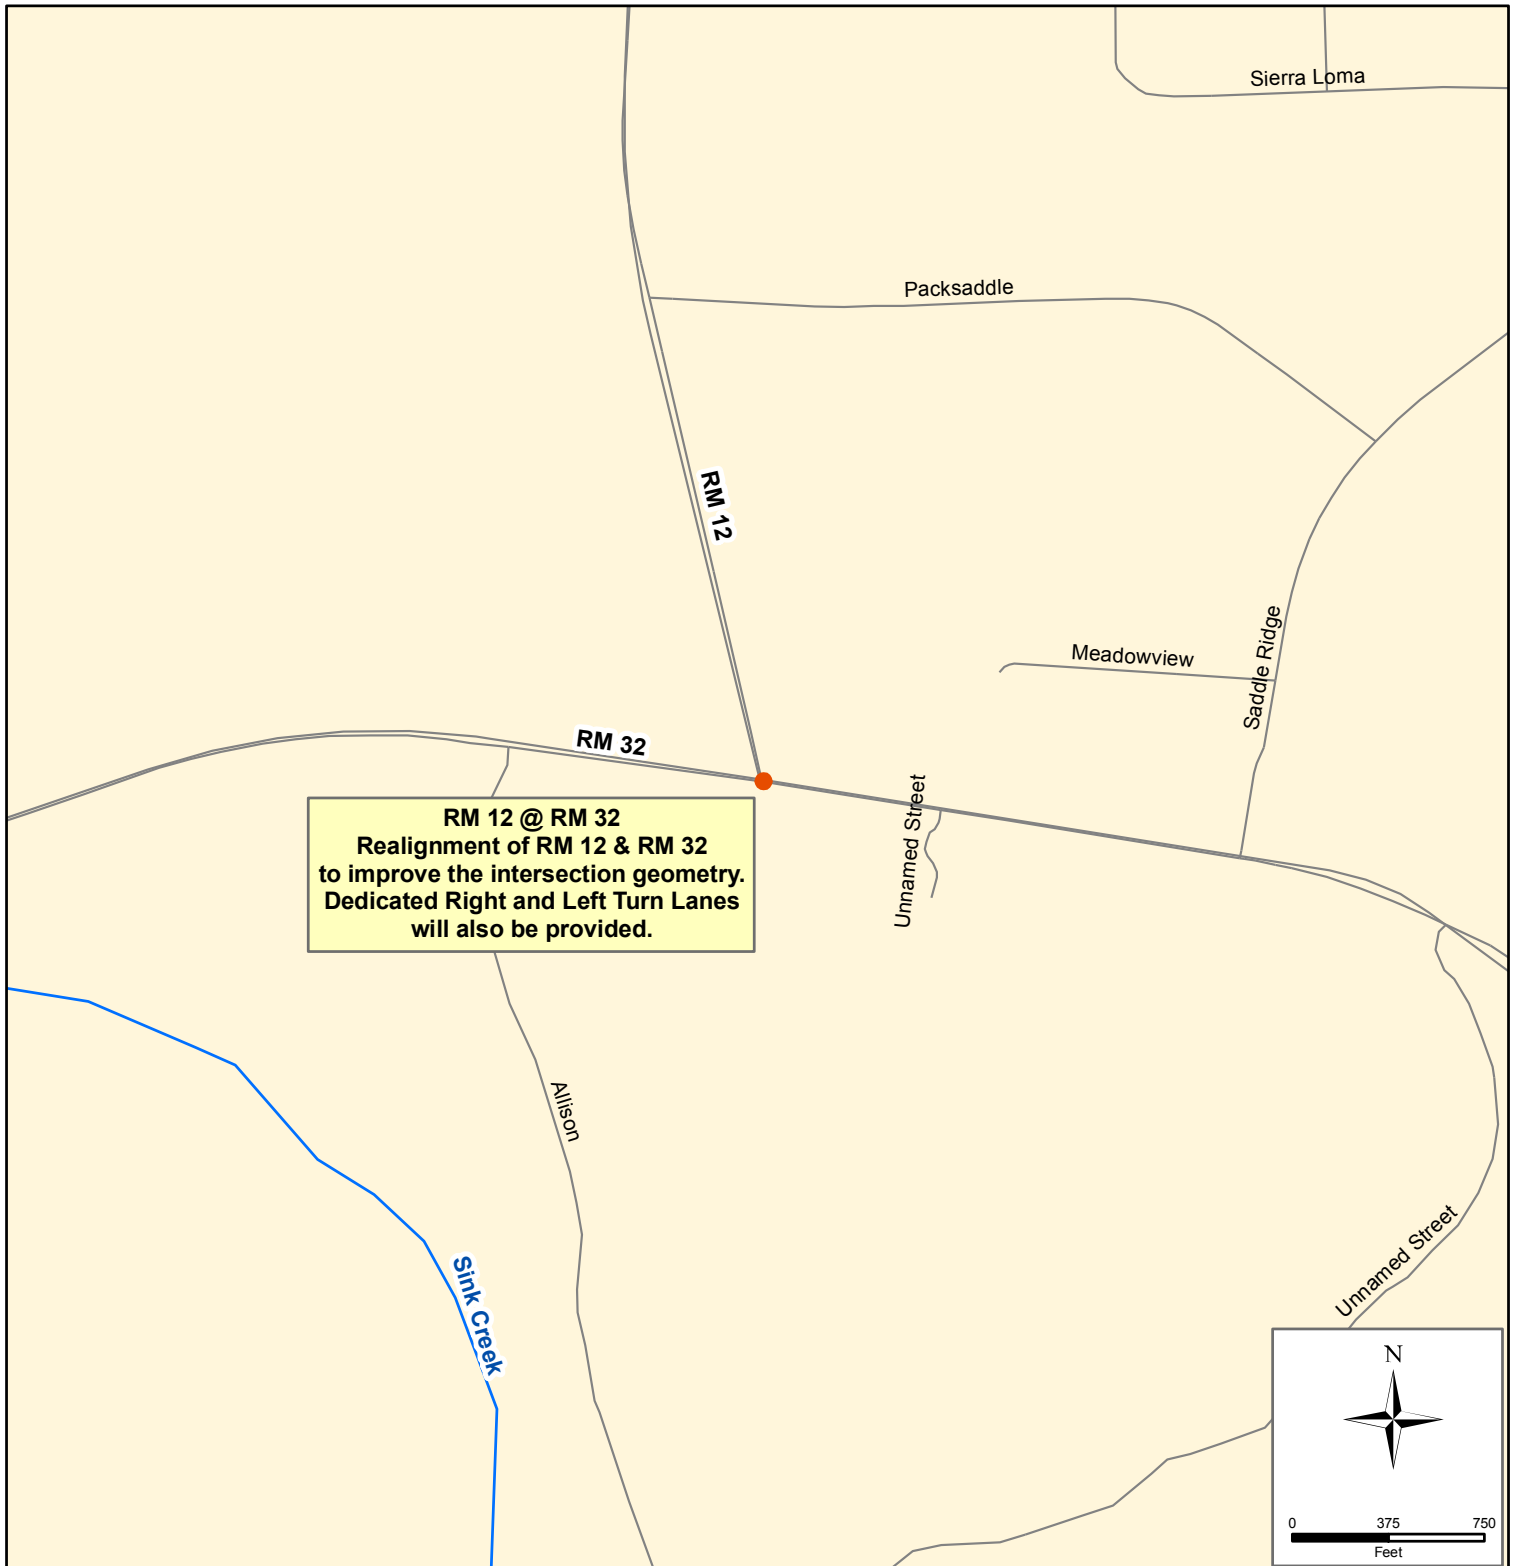

Project 6 Map
RM 12 @ RM 32

Precinct 3