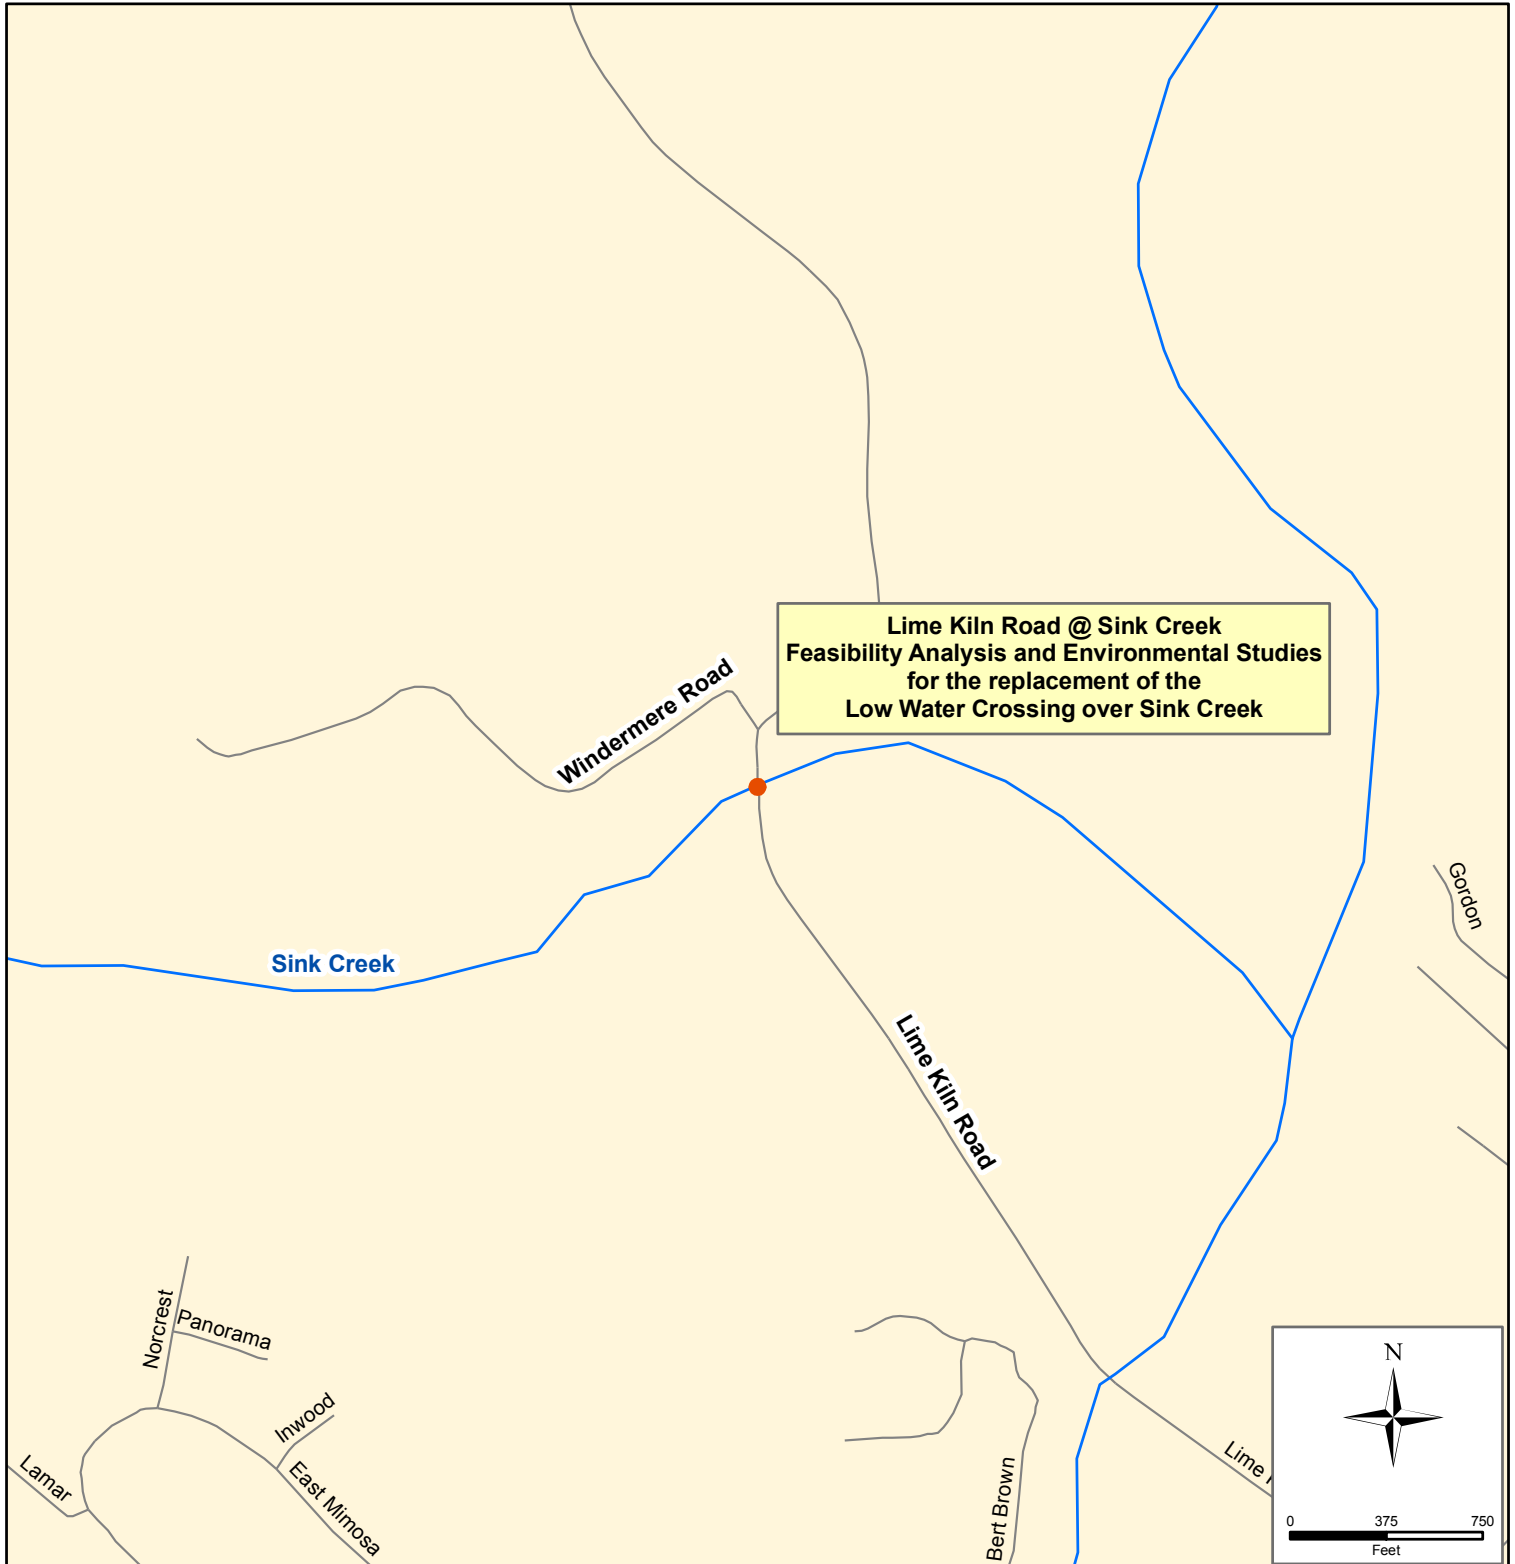

Project 14 Map

Lime Kiln Road @ Sink Creek

Precinct 4